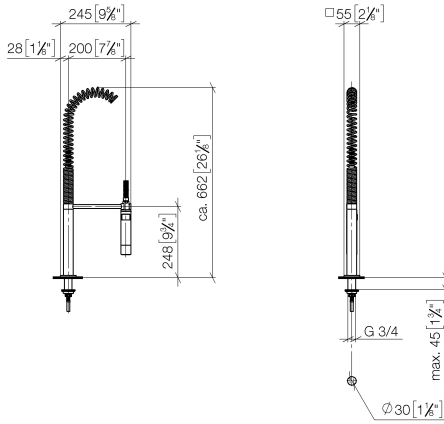

Profi spray set - Chrome

LOT

27 784 970

- spray flow
- automatic diverter for spout/Profi spray set
- height of mixer 665 mm
- individual rosette 55 x 55 mm
- profi spray hole diameter 30mm
- sprayface with anti-scaling system
- lead-free

Can only be combined with 32800680, 32843680.

Intrinsic protection against back flow.

	Chrome	27 784 970-00
	Brushed Platinum	27 784 970-06
	Platinum	27 784 970-08
	Dark Chrome	27 784 970-19
	Brushed Chrome	27 784 970-93
	Brushed Dark Platinum	27 784 970-99

27 784 970

mm [inches]
M 1:10

Flow rate chart

Codes & Standards

EN 1717

Profi spray set - Chrome

LOT

27 784 970

No.	Item Number	Name	Quantity used	Delivery time
	04 24 02 046 10 90	pipe	30	60