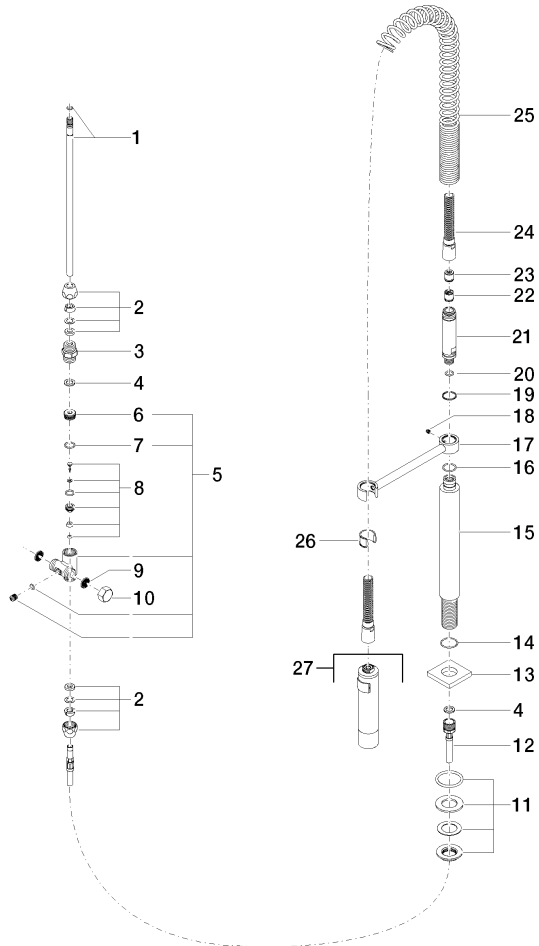

**Profi spray set - Brushed Chrome**

LOT

27 784 970

- spray flow
- automatic diverter for spout/Profi spray set
- height of mixer 665 mm
- individual rosette 55 x 55 mm
- profi spray hole diameter 30mm
- sprayface with anti-scaling system
- lead-free

27 784 970

mm [inches]  
M 1:10

**Flow rate chart**

**Codes & Standards**

EN 1717

### Certificates

---

Belgaqua\_22\_277\_2

27 784 970

**Product version from 10/27/2020**

Parts for other finishes can be found here: Chrome

Profi spray set - Brushed Chrome

LOT

## **Spare parts list**

**Product version from 10/27/2020**