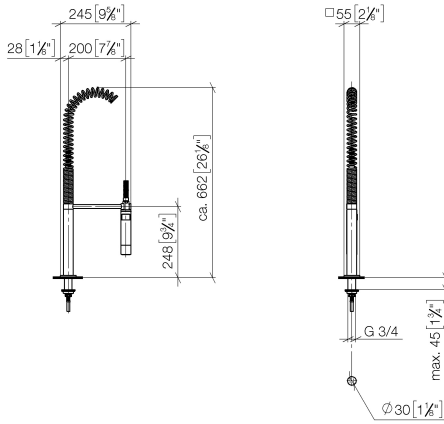

**Profi spray set - Brushed Chrome**

LOT

27 784 970

- spray flow
- automatic diverter for spout/Profi spray set
- height of mixer 665 mm
- individual rosette 55 x 55 mm
- profi spray hole diameter 30mm
- sprayface with anti-scaling system
- lead-free

Can only be combined with 32800680, 32843680.

Intrinsic protection against back flow.

	Brushed Chrome	27 784 970-93
	Chrome	27 784 970-00
	Brushed Platinum	27 784 970-06
	Platinum	27 784 970-08
	Dark Chrome	27 784 970-19
	Brushed Dark Platinum	27 784 970-99

27 784 970

mm [inches]  
M 1:10

**Flow rate chart**

**Codes & Standards**

EN 1717