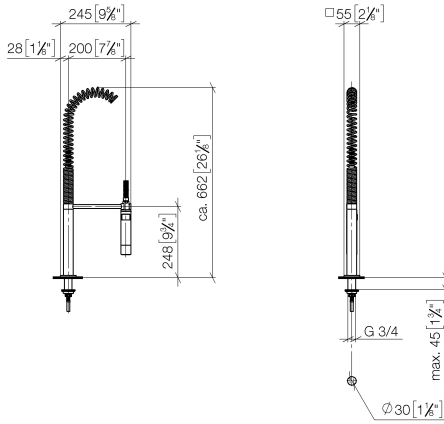

Profi spray set - Brushed Dark Platinum

LOT

27 784 970

- spray flow
- automatic diverter for spout/Profi spray set
- height of mixer 665 mm
- individual rosette 55 x 55 mm
- profi spray hole diameter 30mm
- sprayface with anti-scaling system
- lead-free

Can only be combined with 32800680, 32843680.

Intrinsic protection against back flow.

	Brushed Dark Platinum	27 784 970-99
	Chrome	27 784 970-00
	Brushed Platinum	27 784 970-06
	Platinum	27 784 970-08
	Dark Chrome	27 784 970-19
	Brushed Chrome	27 784 970-93

27 784 970

mm [inches]
M 1:10

Flow rate chart

Codes & Standards

EN 1717

Profi spray set - Brushed Dark Platinum

LOT

27 784 970