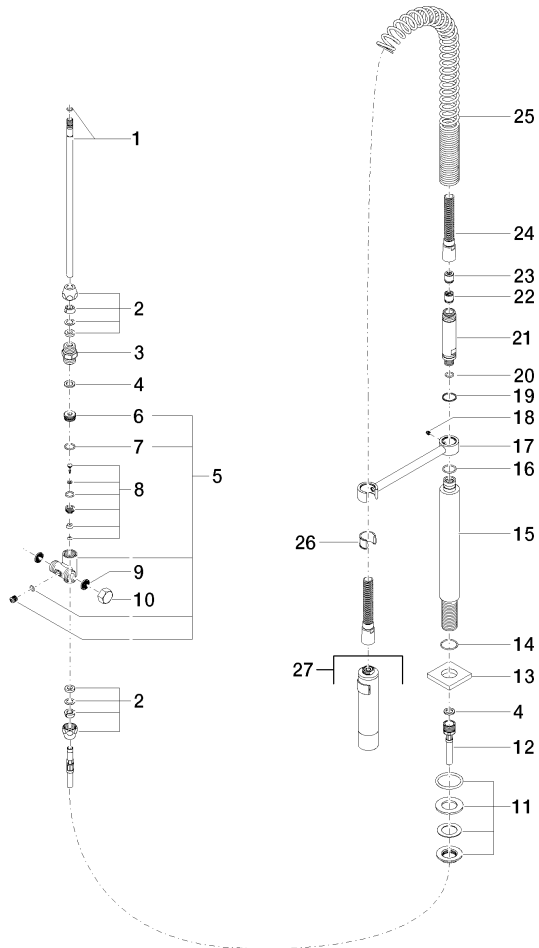

Profi spray set - Brushed Dark Platinum

LOT

27 784 970

- spray flow
- automatic diverter for spout/Profi spray set
- height of mixer 665 mm
- individual rosette 55 x 55 mm
- profi spray hole diameter 30mm
- sprayface with anti-scaling system
- lead-free

Can only be combined with 32800680, 32843680.

Intrinsic protection against back flow.

	Brushed Dark Platinum	27 784 970-99
	Chrome	27 784 970-00
	Brushed Platinum	27 784 970-06
	Platinum	27 784 970-08
	Dark Chrome	27 784 970-19
	Brushed Chrome	27 784 970-93

27 784 970

mm [inches]
M 1:10

Flow rate chart

Codes & Standards

EN 1717

Profi spray set - Brushed Dark Platinum

LOT

27 784 970

Certificates

Belgaqua_22_277_2

27 784 970

Parts for other finishes can be found here: [Chrome](#)

Profi spray set - Brushed Dark Platinum

LOT

27 784 970

Spare parts list