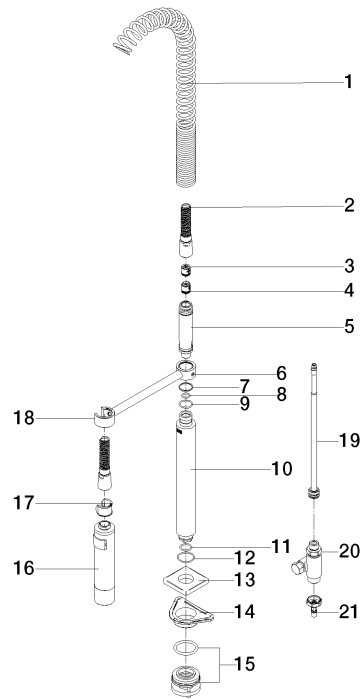

SERIES-VARIOUS Profi spray set - Chrome

27 785 970

Product version from 7/1/2023