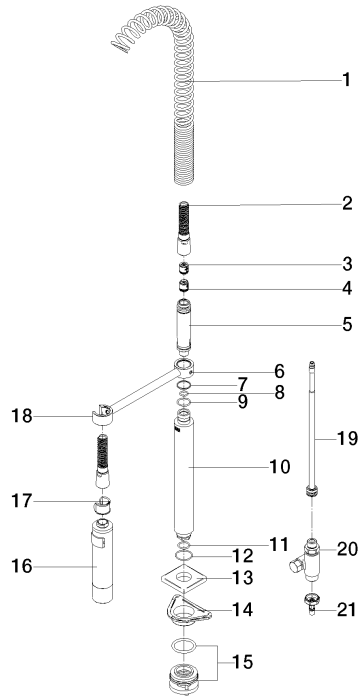

SERIES-VARIOUS Profi spray set - Platinum

27 785 970

- spray flow
- automatic diverter for spout/Profi spray set
- height of mixer mm
- individual rosette x mm
- profi spray hole diameter 30mm
- sprayface with anti-scaling system
- lead-free

Can only be combined with 33826680, 32815680.

Intrinsic protection against back flow.

	Platinum	27 785 970-08
	Chrome	27 785 970-00
	Brushed Platinum	27 785 970-06
	Dark Chrome	27 785 970-19
	Brushed Dark Platinum	27 785 970-99

SERIES-VARIOUS Profi spray set - Platinum

27 785 970

SERIES-VARIOUS Profi spray set - Platinum

27 785 970

Product version from 7/1/2023

Parts for other finishes can be found here: [Chrome](#)

SERIES-VARIOUS Profi spray set - Platinum

27 785 970

Spare parts list

Product version from 7/1/2023

No.	Item Number	Name	Quantity used	Delivery time
	09 16 02 034 90	spring	21	2