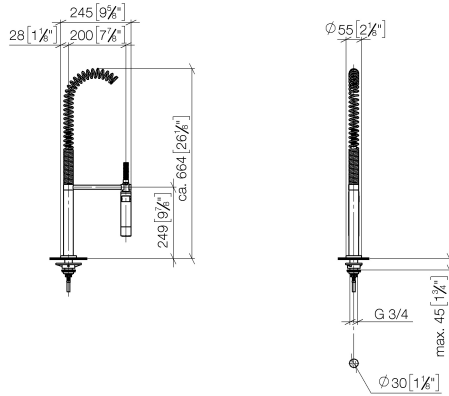

27 789 970

Fits: ELIO, TARA, TARA ULTRA

- spray flow
- automatic diverter for spout/Profi spray set
- height of mixer 665 mm
- individual rosette diameter 55mm
- profi spray hole diameter 30mm
- sprayface with anti-scaling system
- lead-free

Can only be combined with 33826790, 32800790, 33826888, 32815888, 20815892, 33826875.

Intrinsic protection against back flow.

	Chrome	27 789 970-00
	Brushed Platinum	27 789 970-06
	Platinum	27 789 970-08
	Dark Chrome	27 789 970-19
	Brushed Chrome	27 789 970-93
	Brushed Dark Platinum	27 789 970-99

27 789 970

mm [inches]  
M 1:10

Flow rate chart

Codes & Standards

DIN 4109

EN 1717

ISO 3822

Ü-Zeichen