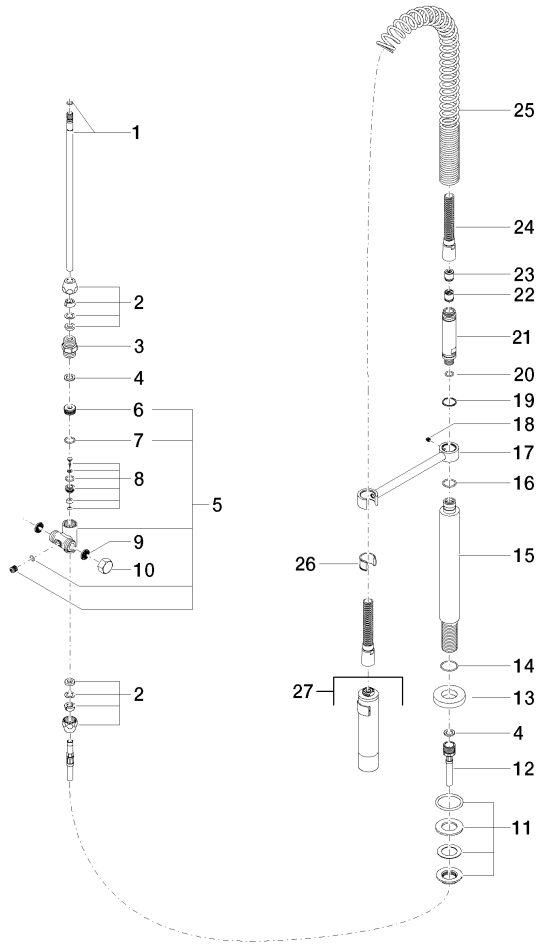

27 789 970

Fits: ELIO, TARA, TARA ULTRA

- spray flow
- automatic diverter for spout/Profi spray set
- height of mixer 665 mm
- individual rosette diameter 55mm
- profi spray hole diameter 30mm
- sprayface with anti-scaling system
- lead-free

27 789 970

mm [inches]  
M 1:10

Flow rate chart

Codes & Standards

DIN 4109

EN 1717

ISO 3822

Ü-Zeichen

### Certificates

Belgaqua\_22\_277\_2 LGA\_28

LGA\_18

27 789 970

Product version up to 7/10/2018

Product version from 7/10/2018 to 9/18/2018

Product version from 9/18/2018 to 10/27/2020

**Product version from 10/27/2020**

### **Product version from 10/27/2020**

No.	Item Number	Name	Quantity used	Delivery time
	04 24 02 046 01-07	pipe	30	10