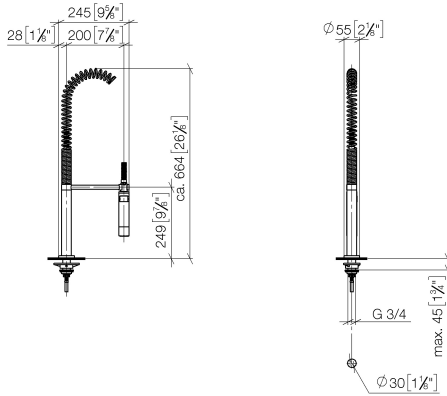

27 789 970

Fits: ELIO, TARA, TARA ULTRA

- spray flow
- automatic diverter for spout/Profi spray set
- height of mixer 665 mm
- individual rosette diameter 55mm
- profi spray hole diameter 30mm
- sprayface with anti-scaling system
- lead-free

Can only be combined with 33826790, 32800790, 33826888, 32815888, 20815892, 33826875.

Intrinsic protection against back flow.

	Brushed Platinum	27 789 970-06
	Chrome	27 789 970-00
	Platinum	27 789 970-08
	Dark Chrome	27 789 970-19
	Brushed Chrome	27 789 970-93
	Brushed Dark Platinum	27 789 970-99

27 789 970

mm [inches]
M 1:10

Flow rate chart

Codes & Standards

DIN 4109

EN 1717

ISO 3822

Ü-Zeichen

ELIO

27 789 970

Spare parts list

Product version up to 7/10/2018

Product version from 7/10/2018 to 9/18/2018

Product version from 9/18/2018 to 10/27/2020

Product version from 10/27/2020

No.	Item Number	Name	Quantity used	Delivery time
	04 24 02 046 01-07	pipe	30	10