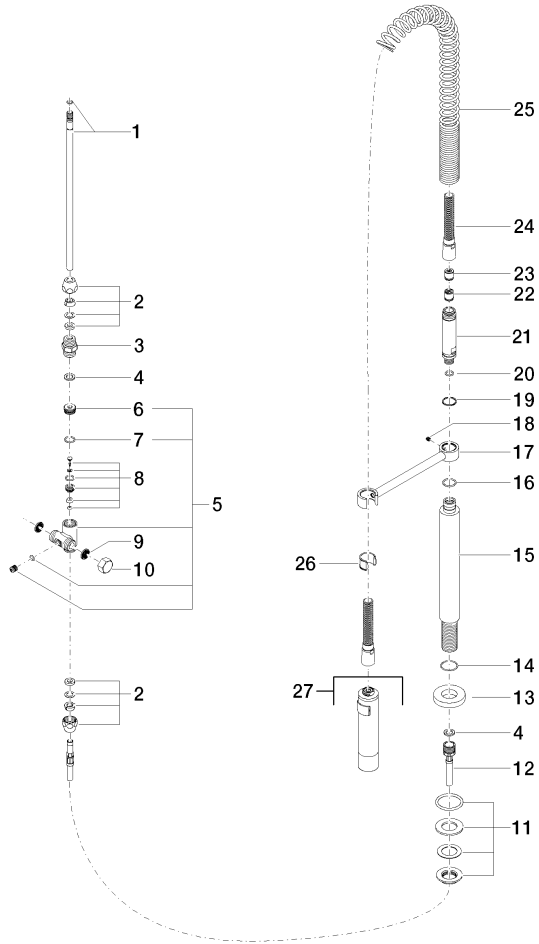

**Profi spray set - Brushed Dark Platinum**

ELIO

27 789 970

Fits: ELIO, TARA, TARA ULTRA

- spray flow
- automatic diverter for spout/Profi spray set
- height of mixer 665 mm
- individual rosette diameter 55mm
- profi spray hole diameter 30mm
- sprayface with anti-scaling system
- lead-free

27 789 970

mm [inches]  
M 1:10

Flow rate chart

Codes & Standards

DIN 4109

EN 1717

ISO 3822

Ü-Zeichen

## Spare parts list