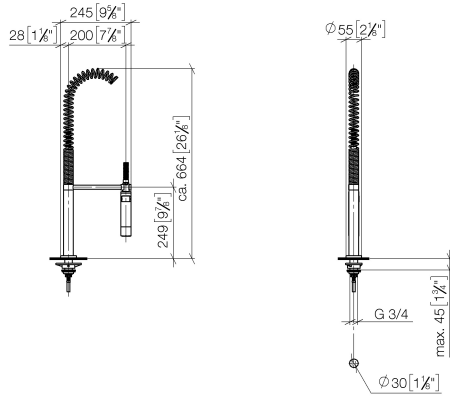

**Profi spray set - Brushed Dark Platinum**

ELIO

27 789 970

Fits: ELIO, TARA, TARA ULTRA

- spray flow
- automatic diverter for spout/Profi spray set
- height of mixer 665 mm
- individual rosette diameter 55mm
- profi spray hole diameter 30mm
- sprayface with anti-scaling system
- lead-free

Can only be combined with 33826790, 32800790, 33826888, 32815888, 20815892, 33826875.

Intrinsic protection against back flow.

	Brushed Dark Platinum	27 789 970-99
	Chrome	27 789 970-00
	Brushed Platinum	27 789 970-06
	Platinum	27 789 970-08
	Dark Chrome	27 789 970-19
	Brushed Chrome	27 789 970-93

27 789 970

mm [inches]  
M 1:10

Flow rate chart

Codes & Standards

DIN 4109

EN 1717

ISO 3822

Ü-Zeichen