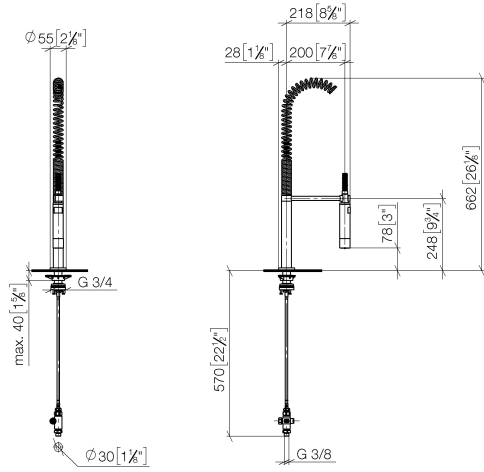

Profi spray set - Chrome

27 799 970

- spray flow
- automatic diverter for spout/Profi spray set
- height of mixer 665 mm
- individual rosette diameter 55mm
- profi spray hole diameter 30mm
- sprayface with anti-scaling system
- lead-free

Can only be combined with 32815682, 33826861, 32815861, 33836888, 32816888, 20816892, 33836875, 32815875.

Intrinsic protection against back flow.

Operating unit can be positioned freely.

	Chrome	27 799 970-00
	Brushed Platinum	27 799 970-06
	Platinum	27 799 970-08
	Dark Chrome	27 799 970-19
	Brushed Chrome	27 799 970-93
	Brushed Dark Platinum	27 799 970-99

Profi spray set - Chrome

27 799 970

mm [inches]
1:10

Flow rate chart

Codes & Standards

DIN 4109

EN 1717

ISO 3822

Parts for other finishes can be found here: Brushed
Platinum

Profi spray set - Chrome

27 799 970

Spare parts list

No.	Item Number	Name	Quantity used	Delivery time
	90 17 09 046 12 90	diverter	19	2