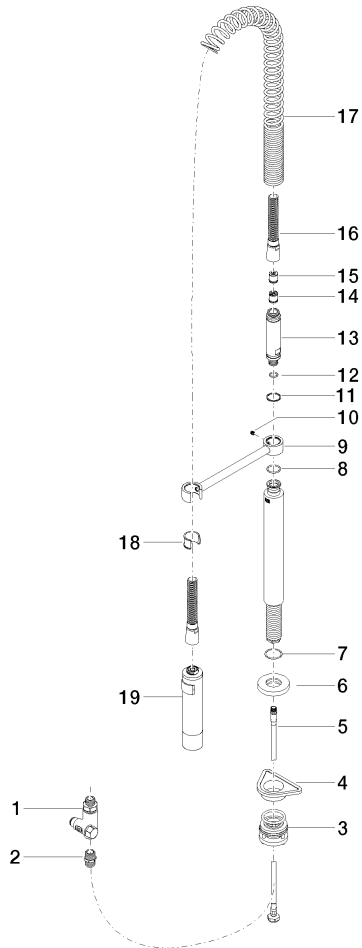

Profi spray set - Chrome

27 799 970

- spray flow
- automatic diverter for spout/Profi spray set
- height of mixer 665 mm
- individual rosette diameter 55mm
- profi spray hole diameter 30mm
- sprayface with anti-scaling system
- lead-free

Profi spray set - Chrome

27 799 970

mm [inches]
1:10

Flow rate chart

Codes & Standards

DIN 4109

EN 1717

ISO 3822

Ü-Zeichen

Profi spray set - Chrome

27 799 970

Certificates

LGA_38

Belgaqua_24-005-2

Profi spray set - Chrome

27 799 970

Parts for other finishes can be found here: Brushed
Platinum

Profi spray set - Chrome

27 799 970

Spare parts list

No.	Item Number	Name	Quantity used	Delivery time
	90 17 09 046 12 90	diverter	19	2