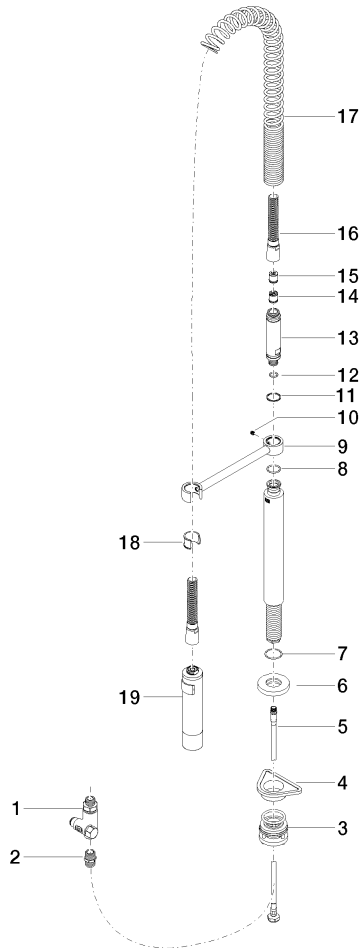

Profi spray set - Dark Chrome

27 799 970

- spray flow
- automatic diverter for spout/Profi spray set
- height of mixer 665 mm
- individual rosette diameter 55mm
- profi spray hole diameter 30mm
- sprayface with anti-scaling system
- lead-free

Profi spray set - Dark Chrome

27 799 970

mm [inches]
1:10

Flow rate chart

Codes & Standards

DIN 4109

EN 1717

ISO 3822

Ü-Zeichen

Profi spray set - Dark Chrome

27 799 970

Certificates

LGA_38

Belgaqua_24-005-2

Profi spray set - Dark Chrome

27 799 970

Parts for other finishes can be found here: [Chrome](#)

Profi spray set - Dark Chrome

27 799 970

Spare parts list