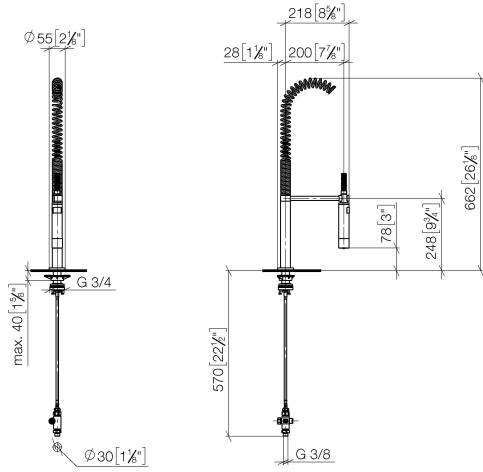

Profi spray set - Dark Chrome

27 799 970

- spray flow
- automatic diverter for spout/Profi spray set
- height of mixer 665 mm
- individual rosette diameter 55mm
- profi spray hole diameter 30mm
- sprayface with anti-scaling system
- lead-free

Can only be combined with 32815682, 33826861, 32815861, 33836888, 32816888, 20816892, 33836875, 32815875.

Intrinsic protection against back flow.

Operating unit can be positioned freely.

	Dark Chrome	27 799 970-19
	Chrome	27 799 970-00
	Brushed Platinum	27 799 970-06
	Platinum	27 799 970-08
	Brushed Chrome	27 799 970-93
	Brushed Dark Platinum	27 799 970-99

Profi spray set - Dark Chrome

27 799 970

mm [inches]
1:10

Flow rate chart

Codes & Standards

DIN 4109

EN 1717

ISO 3822

Ü-Zeichen

Profi spray set - Dark Chrome

27 799 970

Certificates

LGA_38

Belgaqua_24-005-2

Profi spray set - Dark Chrome

27 799 970