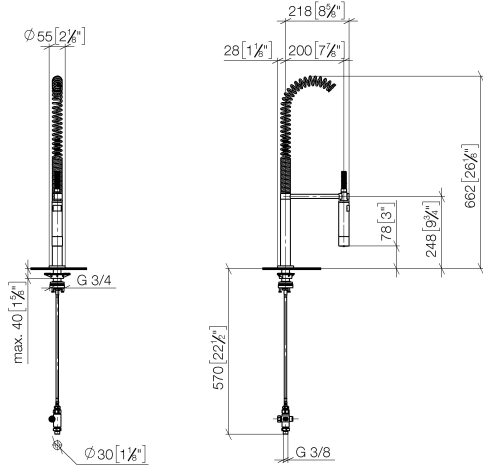

Profi spray set - Brushed Chrome

27 799 970

- spray flow
- automatic diverter for spout/Profi spray set
- height of mixer 665 mm
- individual rosette diameter 55mm
- profi spray hole diameter 30mm
- sprayface with anti-scaling system
- lead-free

Can only be combined with 32815682, 33826861, 32815861, 33836888, 32816888, 20816892, 33836875, 32815875.

Intrinsic protection against back flow.

Operating unit can be positioned freely.

	Brushed Chrome	27 799 970-93
	Chrome	27 799 970-00
	Brushed Platinum	27 799 970-06
	Platinum	27 799 970-08
	Dark Chrome	27 799 970-19
	Brushed Dark Platinum	27 799 970-99

Profi spray set - Brushed Chrome

27 799 970

mm [inches]
1:10

Flow rate chart

Codes & Standards

DIN 4109

EN 1717

ISO 3822

Ü-Zeichen

Profi spray set - Brushed Chrome

27 799 970

Certificates

LGA_38

Belgaqua_24-005-2

Profi spray set - Brushed Chrome

27 799 970