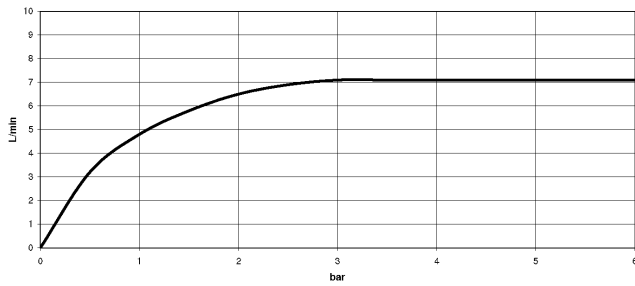

Can only be combined with 32815682, 33826861, 32815861, 33836888, 32816888, 20816892, 33836875, 32815875.

Intrinsic protection against back flow.

Operating unit can be positioned freely.

	Brushed Chrome	27 799 970-93
	Chrome	27 799 970-00
	Brushed Platinum	27 799 970-06
	Platinum	27 799 970-08
	Dark Chrome	27 799 970-19
	Brushed Dark Platinum	27 799 970-99

Profi spray set - Brushed Chrome

27 799 970

mm [inches]
1:10

Flow rate chart

Codes & Standards

DIN 4109

EN 1717

ISO 3822