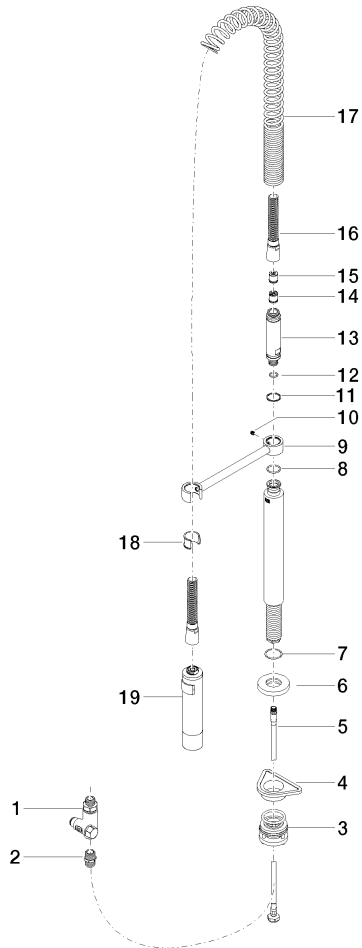

Profi spray set - Brushed Dark Platinum

27 799 970

- spray flow
- automatic diverter for spout/Profi spray set
- height of mixer 665 mm
- individual rosette diameter 55mm
- profi spray hole diameter 30mm
- sprayface with anti-scaling system
- lead-free

Profi spray set - Brushed Dark Platinum

27 799 970

mm [inches]
1:10

Flow rate chart

Codes & Standards

DIN 4109

EN 1717

ISO 3822

Ü-Zeichen

Profi spray set - Brushed Dark Platinum

27 799 970

Certificates

LGA_38

Belgaqua_24-005-2

Profi spray set - Brushed Dark Platinum

27 799 970

Parts for other finishes can be found here: [Chrome](#)

Profi spray set - Brushed Dark Platinum

27 799 970

Spare parts list