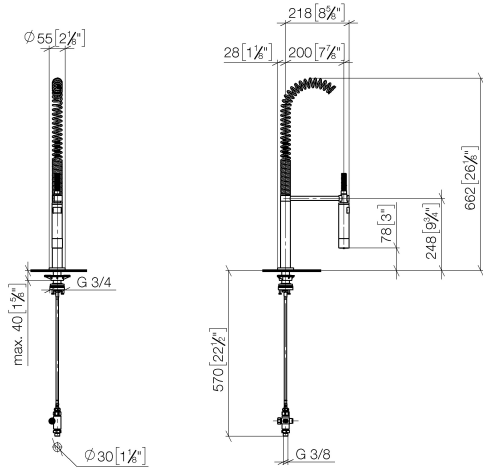

Profi spray set - Brushed Dark Platinum

27 799 970

- spray flow
- automatic diverter for spout/Profi spray set
- height of mixer 665 mm
- individual rosette diameter 55mm
- profi spray hole diameter 30mm
- sprayface with anti-scaling system
- lead-free

Can only be combined with 32815682, 33826861, 32815861, 33836888, 32816888, 20816892, 33836875, 32815875.

Intrinsic protection against back flow.

Operating unit can be positioned freely.

	Brushed Dark Platinum	27 799 970-99
	Chrome	27 799 970-00
	Brushed Platinum	27 799 970-06
	Platinum	27 799 970-08
	Dark Chrome	27 799 970-19
	Brushed Chrome	27 799 970-93

Profi spray set - Brushed Dark Platinum

27 799 970

mm [inches]
1:10

Flow rate chart

Codes & Standards

DIN 4109

EN 1717

ISO 3822