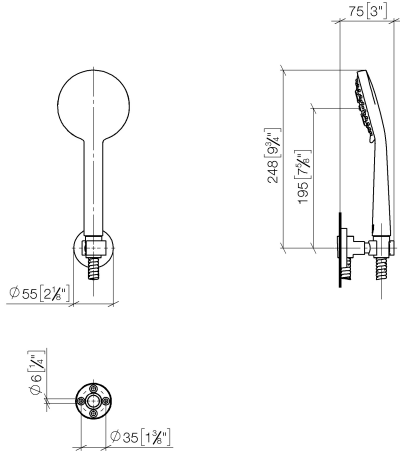

EDITION PRO Hand shower set - Chrome

27 805 626

- spray head Ø 100mm
- three settings: normal flow, soft flow, massage flow
- with anti-scale system
- metal shower hose 1250mm with integrated anti-twist protection
- shower holder rosette Ø 55mm
- max. flow 15 l/min
- WRAS

	Chrome	27 805 626-00
	Matte Black	27 805 626-33
	Brushed Chrome	27 805 626-93

EDITION PRO Hand shower set - Chrome

27 805 626

mm [inches]

Flow rate chart

Codes & Standards

DIN 4109

ISO 3822

Scottish Water
Byelaws

UK Water Supply
Regulations

Ü-Zeichen

EDITION PRO Hand shower set - Chrome

27 805 626

Certificates

LGA_29

LGA_29

WRAS_2304

EDITION PRO Hand shower set - Chrome

27 805 626

Parts for other finishes can be found here: [Matte Black](#)

Spare parts list

No.	Item Number	Name	Quantity used	Delivery time
1	28 018 626-00	EDITION PRO Hand shower - Chrome	1	10
2	90 30 02 072 00-00	Metal shower hose 1/2" x 3/8" x 1250 mm - Chrome	1	10
3	28 050 625-00	Wall bracket - Chrome	1	10