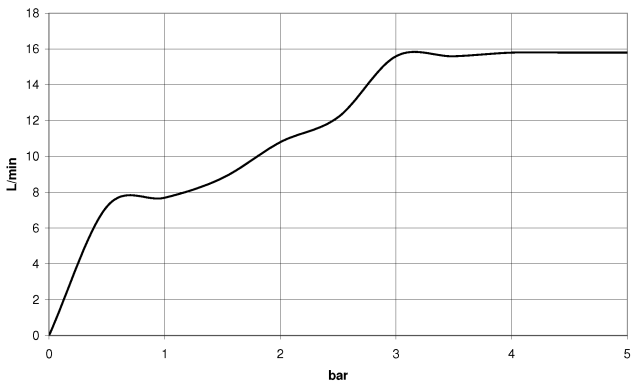

EDITION PRO Hand shower set - Chrome

27 805 626

- spray head Ø 100mm
- three settings: normal flow, soft flow, massage flow
- with anti-scale system
- metal shower hose 1250mm with integrated anti-twist protection
- shower holder rosette Ø 55mm
- max. flow 15 l/min
- WRAS

	Chrome	27 805 626-00
	Matte Black	27 805 626-33
	Brushed Chrome	27 805 626-93

EDITION PRO Hand shower set - Chrome

27 805 626

mm [inches]

Flow rate chart

Codes & Standards

DIN 4109

ISO 3822