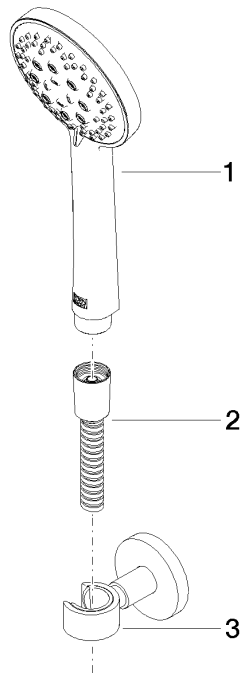

EDITION PRO Hand shower set - Chrome

27 805 626

- spray head Ø 100mm
- three settings: normal flow, soft flow, massage flow
- with anti-scale system
- metal shower hose 1250mm with integrated anti-twist protection
- shower holder rosette Ø 55mm
- max. flow 15 l/min
- WRAS

	Chrome	27 805 626-00
	Matte Black	27 805 626-33
	Brushed Chrome	27 805 626-93

EDITION PRO Hand shower set - Chrome

27 805 626

mm [inches]

Flow rate chart

Codes & Standards

DIN 4109

ISO 3822

Scottish Water
Byelaws

UK Water Supply
Regulations

Ü-Zeichen

EDITION PRO Hand shower set - Chrome

27 805 626

Certificates

LGA_29

LGA_29

WRAS_2304

EDITION PRO Hand shower set - Chrome

27 805 626

Parts for other finishes can be found here: [Matte Black](#)

Spare parts list

No.	Item Number	Name	Quantity used	Delivery time
1	28 018 626-00	EDITION PRO Hand shower - Chrome	1	10
2	90 30 02 072 00-00	Metal shower hose 1/2" x 3/8" x 1250 mm - Chrome	1	10
3	28 050 625-00	Wall bracket - Chrome	1	10