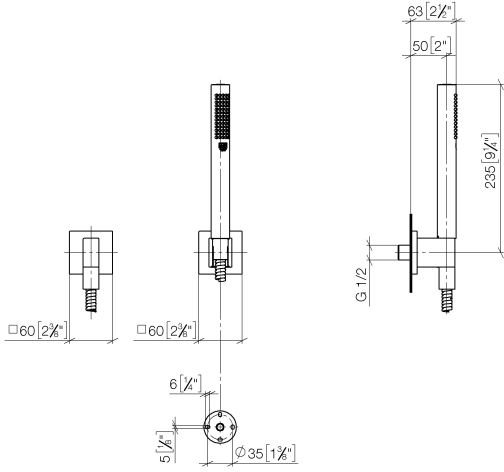

**Hand shower set with individual rosettes FlowReduce - Brushed Platinum**

IMO

27 808 980

Fits: IMO, MEM, CL.1, CYO

- COMPACT RAIN, max. flow rate 6.8 l/min (at 3 bar)
- with anti-scale system
- 3/8" shower outlet
- rosette for wall elbow 60 x 60mm
- rosette for shower holder 60 x 60mm
- metal shower hose 1250mm with integrated anti-twist protection
- 1/2" wall elbow
- This product can help a building meet the requirements of Green Building Rating Systems, e.g. LEED®, BREEAM®, DGNB

**Recommended miscellaneous**

**Concealed wall elbow -**

35 085 970 90

- max. recess depth 163 mm
- min. recess depth 90 mm

27 808 980

mm [inches]

Flow rate chart

Codes & Standards

## Hand shower set with individual rosettes FlowReduce - Brushed Platinum

---

IMO

27 808 980