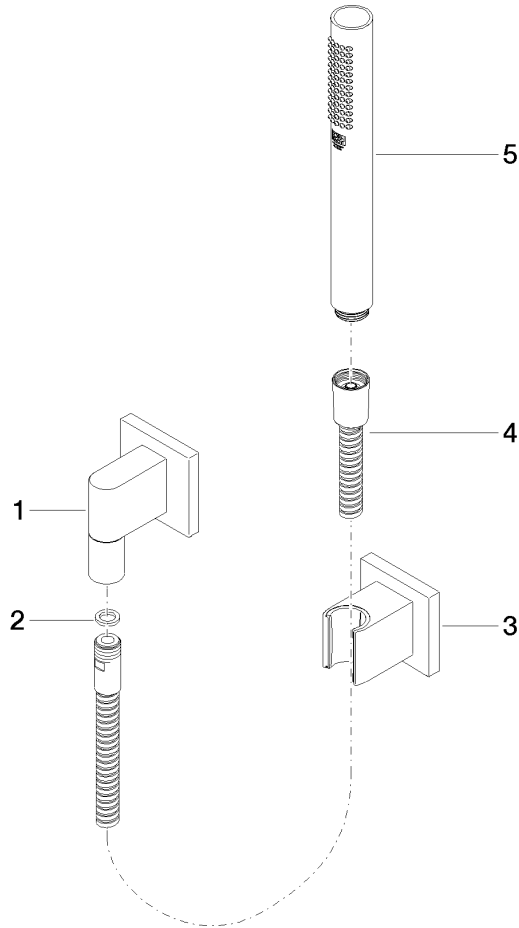

**Hand shower set with individual rosettes FlowReduce - Brushed Platinum**

IMO

27 808 980

Fits: IMO, MEM, CL.1, CYO

- COMPACT RAIN, max. flow rate 6.8 l/min (at 3 bar)
- with anti-scale system
- 3/8" shower outlet
- rosette for wall elbow 60 x 60mm
- rosette for shower holder 60 x 60mm
- metal shower hose 1250mm with integrated anti-twist protection
- 1/2" wall elbow
- This product can help a building meet the requirements of Green Building Rating Systems, e.g. LEED®, BREEAM®, DGNB

**Recommended miscellaneous**

**Concealed wall elbow -**

35 085 970 90

- max. recess depth 163 mm
- min. recess depth 90 mm

27 808 980

mm [inches]

Flow rate chart

Codes & Standards

# Hand shower set with individual rosettes FlowReduce - Brushed Platinum

IMO

27 808 980

## Spare parts list