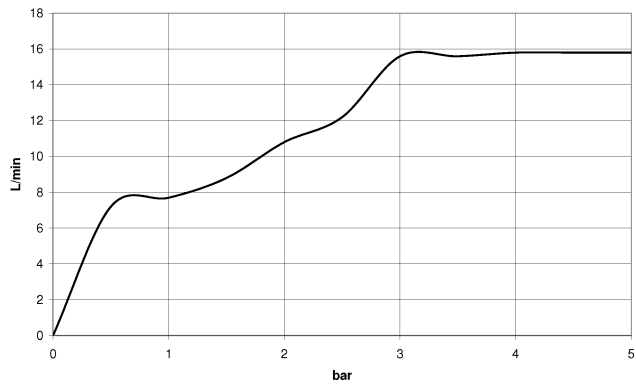

Hand shower set with individual rosettes - Platinum

IMO

27 808 980

Fits: IMO, MEM, CL.1, CYO

- COMPACT RAIN, max. flow rate 15 l/min (at 3 bar)
- with anti-scale system
- 3/8" shower outlet
- rosette for wall elbow 60 x 60mm
- rosette for shower holder 60 x 60mm
- metal shower hose 1250mm with integrated anti-twist protection
- 1/2" wall elbow
- WRAS 2209005

Recommended miscellaneous

Concealed wall elbow -

35 085 970 90

- max. recess depth 163 mm
- min. recess depth 90 mm

27 808 980

mm [inches]

Flow rate chart

Codes & Standards