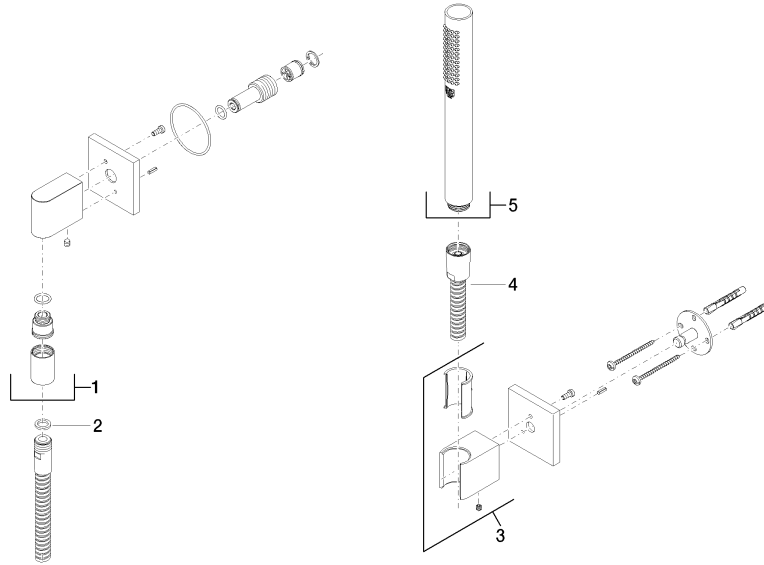

Hand shower set with individual rosettes - Platinum

IMO

27 808 980

Fits: IMO, MEM, CL.1, CYO

- COMPACT RAIN, max. flow rate 15 l/min (at 3 bar)
- with anti-scale system
- 3/8" shower outlet
- rosette for wall elbow 60 x 60mm
- rosette for shower holder 60 x 60mm
- metal shower hose 1250mm with integrated anti-twist protection
- 1/2" wall elbow
- WRAS 2209005

Recommended miscellaneous

Concealed wall elbow -

35 085 970 90

- max. recess depth 163 mm
- min. recess depth 90 mm

27 808 980

mm [inches]

Flow rate chart

Codes & Standards

Hand shower set with individual rosettes - Platinum

IMO

27 808 980

Spare parts list

Product version up to 6/3/2020

Product version from 6/3/2020

No.	Item Number	Name	Quantity used	Delivery time
	28 450 980-08	Wall elbow - Platinum	5	40