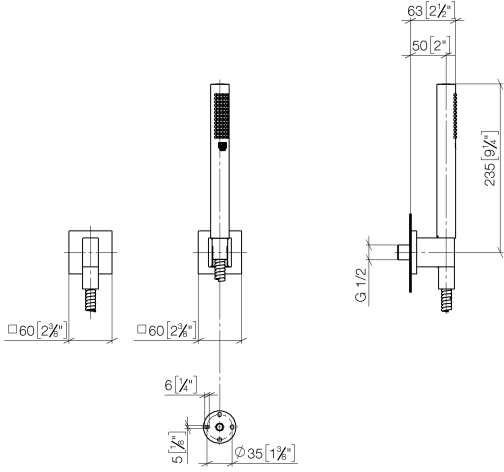

Hand shower set with individual rosettes - Platinum

IMO

27 808 980

Fits: IMO, MEM, CL.1, CYO

- COMPACT RAIN, max. flow rate 15 l/min (at 3 bar)
- with anti-scale system
- 3/8" shower outlet
- rosette for wall elbow 60 x 60mm
- rosette for shower holder 60 x 60mm
- metal shower hose 1250mm with integrated anti-twist protection
- 1/2" wall elbow
- WRAS 2209005

Recommended miscellaneous

Concealed wall elbow -

35 085 970 90

- max. recess depth 163 mm
- min. recess depth 90 mm

27 808 980

mm [inches]

Flow rate chart

Codes & Standards

DIN 4109

EN 1717

ISO 3822

Scottish Water
Byelaws

UK Water Supply
Regulations

Ü-Zeichen

Hand shower set with individual rosettes - Platinum

IMO

Hand shower set with individual rosettes - Platinum

IMO

27 808 980

Spare parts list

Product version up to 6/3/2020

Product version from 6/3/2020

No.	Item Number	Name	Quantity used	Delivery time
	28 450 980-08	Wall elbow - Platinum	5	40