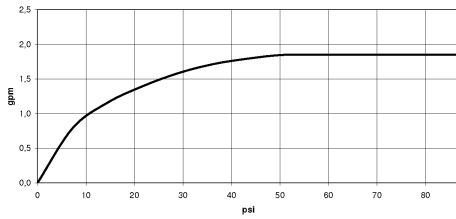

**Hand shower set with individual rosettes FlowReduce - Platinum**

IMO

27 808 980

Fits: IMO, MEM, CL.1, CYO

- COMPACT RAIN, max. flow rate 6.8 l/min (at 3 bar)
- with anti-scale system
- 3/8" shower outlet
- rosette for wall elbow 60 x 60mm
- rosette for shower holder 60 x 60mm
- metal shower hose 1250mm with integrated anti-twist protection
- 1/2" wall elbow
- This product can help a building meet the requirements of Green Building Rating Systems, e.g. LEED®, BREEAM®, DGNB

**Recommended miscellaneous**

**Concealed wall elbow -**

35 085 970 90

- max. recess depth 163 mm
- min. recess depth 90 mm

27 808 980

mm [inches]

Flow rate chart

Codes & Standards