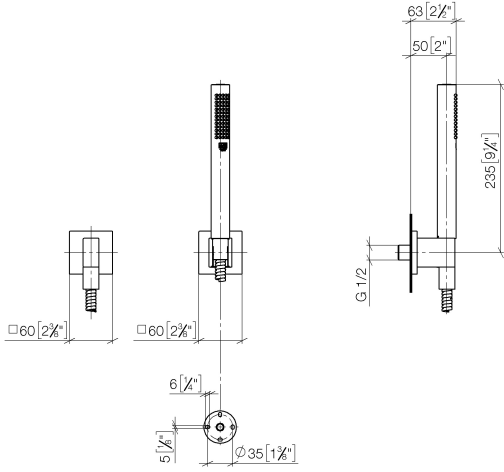

**Hand shower set with individual rosettes FlowReduce - Platinum**

IMO

27 808 980

Fits: IMO, MEM, CL.1, CYO

- COMPACT RAIN, max. flow rate 6.8 l/min (at 3 bar)
- with anti-scale system
- 3/8" shower outlet
- rosette for wall elbow 60 x 60mm
- rosette for shower holder 60 x 60mm
- metal shower hose 1250mm with integrated anti-twist protection
- 1/2" wall elbow
- This product can help a building meet the requirements of Green Building Rating Systems, e.g. LEED®, BREEAM®, DGNB

**Recommended miscellaneous**

**Concealed wall elbow -**

35 085 970 90

- max. recess depth 163 mm
- min. recess depth 90 mm

27 808 980

mm [inches]

Flow rate chart

Codes & Standards