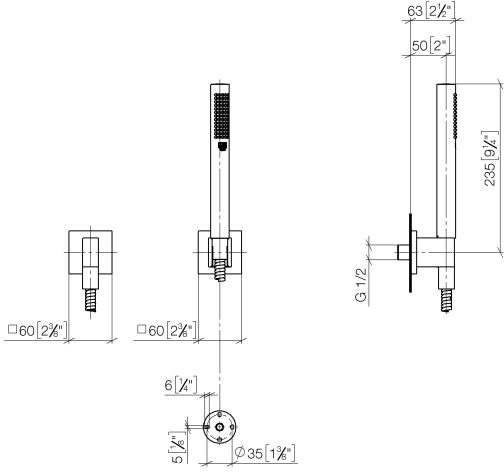

**Hand shower set with individual rosettes - Brushed Light Gold**

IMO

27 808 980

Fits: IMO, MEM, CL.1, CYO

- COMPACT RAIN, max. flow rate 15 l/min (at 3 bar)
- with anti-scale system
- 3/8" shower outlet
- rosette for wall elbow 60 x 60mm
- rosette for shower holder 60 x 60mm
- metal shower hose 1250mm with integrated anti-twist protection
- 1/2" wall elbow
- WRAS 2209005

**Recommended miscellaneous**

**Concealed wall elbow -** 35 085 970 90

- min. recess depth 90 mm
- max. recess depth 163 mm

27 808 980

mm [inches]

Flow rate chart

Codes & Standards

DIN 4109

EN 1717

ISO 3822

Scottish Water  
Byelaws

UK Water Supply  
Regulations

Ü-Zeichen