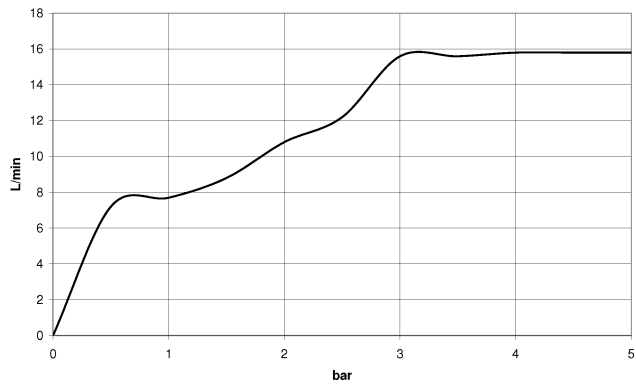

**Hand shower set with individual rosettes - Brushed Light Gold**

IMO

27 808 980

Fits: IMO, MEM, CL.1, CYO

- COMPACT RAIN, max. flow rate 15 l/min (at 3 bar)
- with anti-scale system
- 3/8" shower outlet
- rosette for wall elbow 60 x 60mm
- rosette for shower holder 60 x 60mm
- metal shower hose 1250mm with integrated anti-twist protection
- 1/2" wall elbow
- WRAS 2209005

**Recommended miscellaneous**

**Concealed wall elbow -** 35 085 970 90

- min. recess depth 90 mm
- max. recess depth 163 mm

27 808 980

mm [inches]

Flow rate chart

Codes & Standards

DIN 4109