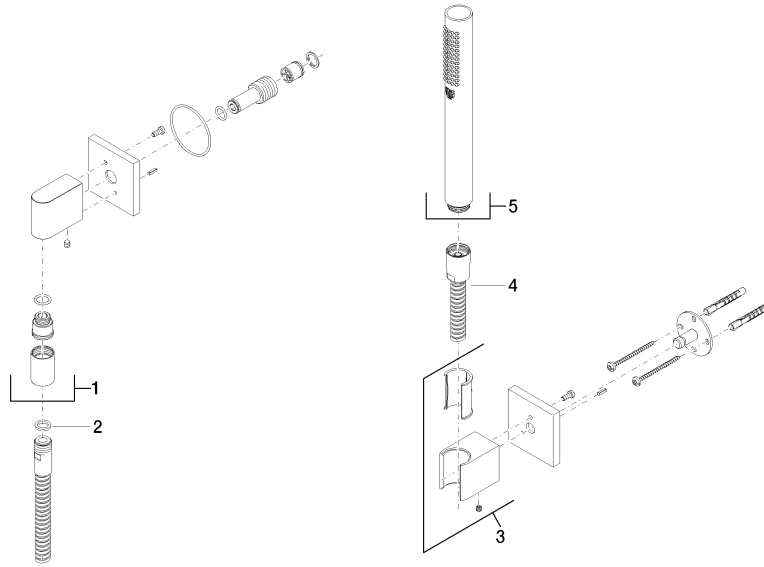

27 808 980

Product version from 6/3/2020