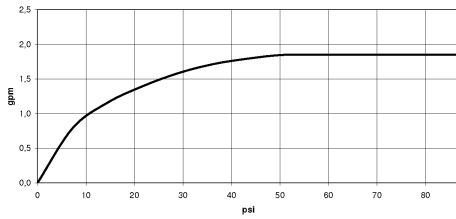

27 808 980

Fits: IMO, MEM, CL.1, CYO

- COMPACT RAIN, max. flow rate 6.8 l/min (at 3 bar)
- with anti-scale system
- 3/8" shower outlet
- rosette for wall elbow 60 x 60mm
- rosette for shower holder 60 x 60mm
- metal shower hose 1250mm with integrated anti-twist protection
- 1/2" wall elbow
- This product can help a building meet the requirements of Green Building Rating Systems, e.g. LEED®, BREEAM®, DGNB

Recommended miscellaneous

	<b>Concealed wall elbow -</b> ● min. recess depth 90 mm ● max. recess depth 163 mm	35 085 970 90
---	--	---------------

27 808 980

mm [inches]

Flow rate chart

Codes & Standards

DIN 4109