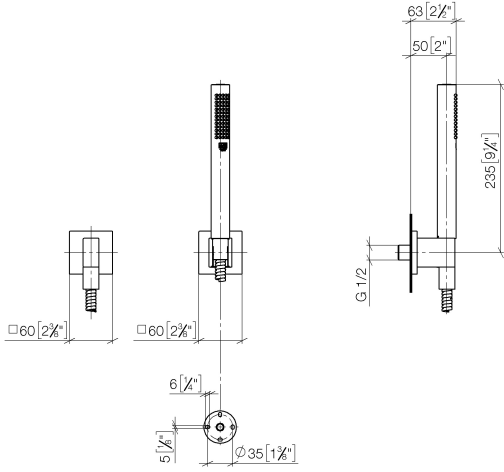

27 808 980

Fits: IMO, MEM, CL.1, CYO

- COMPACT RAIN, max. flow rate 6.8 l/min (at 3 bar)
- with anti-scale system
- 3/8" shower outlet
- rosette for wall elbow 60 x 60mm
- rosette for shower holder 60 x 60mm
- metal shower hose 1250mm with integrated anti-twist protection
- 1/2" wall elbow
- This product can help a building meet the requirements of Green Building Rating Systems, e.g. LEED®, BREEAM®, DGNB

Intrinsic protection against back flow.

	Brushed Light Gold	27 808 980-27 0010
	Chrome	27 808 980-00
	Chrome	27 808 980-00 0010
	Brushed Platinum	27 808 980-06
	Brushed Platinum	27 808 980-06 0010
	Platinum	27 808 980-08
	Platinum	27 808 980-08 0010
	Dark Chrome	27 808 980-19
	Dark Chrome	27 808 980-19 0010
	Brushed Light Gold	27 808 980-27
	Brushed Durabrass (23kt Gold)	27 808 980-28 0010
	Brushed Durabrass (23kt Gold)	27 808 980-28
	Matte Black	27 808 980-33
	Matte Black	27 808 980-33 0010
	Brushed Champagne (22kt Gold)	27 808 980-46 0010
	Champagne (22kt Gold)	27 808 980-47 0010
	Brushed Chrome	27 808 980-93
	Brushed Chrome	27 808 980-93 0010
	Brushed Dark Platinum	27 808 980-99
	Brushed Dark Platinum	27 808 980-99 0010

Recommended miscellaneous

	<b>Concealed wall elbow -</b> ● min. recess depth 90 mm ● max. recess depth 163 mm	35 085 970 90
---	--	---------------

27 808 980

mm [inches]

Flow rate chart

Codes & Standards

DIN 4109