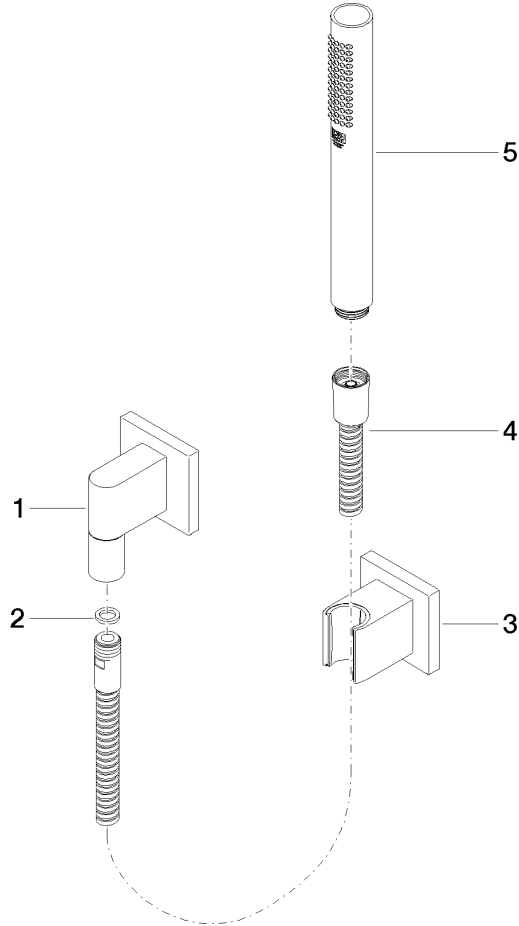

Hand shower set with individual rosettes FlowReduce - Brushed Durabron (23kt Gold)

IMO

27 808 980

Fits: IMO, MEM, CL.1, CYO

- COMPACT RAIN, max. flow rate 6.8 l/min (at 3 bar)
- with anti-scale system
- 3/8" shower outlet
- rosette for wall elbow 60 x 60mm
- rosette for shower holder 60 x 60mm
- metal shower hose 1250mm with integrated anti-twist protection
- 1/2" wall elbow
- This product can help a building meet the requirements of Green Building Rating Systems, e.g. LEED®, BREEAM®, DGNB

Recommended miscellaneous

- Concealed wall elbow -** 35 085 970 90
- max. recess depth 163 mm
 - min. recess depth 90 mm

Hand shower set with individual rosettes FlowReduce - Brushed Durabronz
(23kt Gold)

IMO

27 808 980

**Hand shower set with individual rosettes FlowReduce - Brushed Durabronze
(23kt Gold)**

27 808 980
mm [inches]

Flow rate chart

Codes & Standards

DIN 4109

ISO 3822

27 808 980

Product version from 4/1/2024

Hand shower set with individual rosettes FlowReduce - Brushed Durabronz
(23kt Gold)

IMO

27 808 980

Spare parts list

Product version from 4/1/2024

No.	Item Number	Name	Quantity used	Delivery time
	28 450 980-28	Wall elbow - Brushed Durabronz (23kt Gold)	5	20