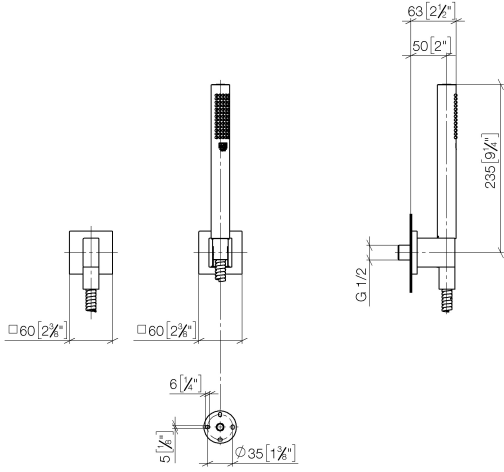

Hand shower set with individual rosettes FlowReduce - Brushed Durabron (23kt Gold)

IMO

27 808 980

Fits: IMO, MEM, CL.1, CYO

- COMPACT RAIN, max. flow rate 6.8 l/min (at 3 bar)
- with anti-scale system
- 3/8" shower outlet
- rosette for wall elbow 60 x 60mm
- rosette for shower holder 60 x 60mm
- metal shower hose 1250mm with integrated anti-twist protection
- 1/2" wall elbow
- This product can help a building meet the requirements of Green Building Rating Systems, e.g. LEED®, BREEAM®, DGNB

Recommended miscellaneous

- Concealed wall elbow -** 35 085 970 90
- max. recess depth 163 mm
 - min. recess depth 90 mm

Hand shower set with individual rosettes FlowReduce - Brushed Durabronz
(23kt Gold)

IMO

27 808 980

**Hand shower set with individual rosettes FlowReduce - Brushed Durabronze
(23kt Gold)**

27 808 980
mm [inches]

Flow rate chart

Codes & Standards

DIN 4109

ISO 3822

27 808 980

Product version from 4/1/2024

Hand shower set with individual rosettes FlowReduce - Brushed Durabronz
(23kt Gold)

IMO

27 808 980

Spare parts list

Product version from 4/1/2024

No.	Item Number	Name	Quantity used	Delivery time
	28 450 980-28	Wall elbow - Brushed Durabronz (23kt Gold)	5	20