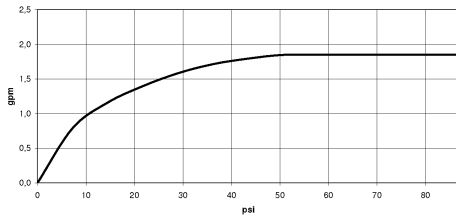

Hand shower set with individual rosettes FlowReduce - Brushed Durabron (23kt Gold)

IMO

27 808 980

Fits: IMO, MEM, CL.1, CYO

- COMPACT RAIN, max. flow rate 6.8 l/min (at 3 bar)
- with anti-scale system
- 3/8" shower outlet
- rosette for wall elbow 60 x 60mm
- rosette for shower holder 60 x 60mm
- metal shower hose 1250mm with integrated anti-twist protection
- 1/2" wall elbow
- This product can help a building meet the requirements of Green Building Rating Systems, e.g. LEED®, BREEAM®, DGNB

Recommended miscellaneous

- Concealed wall elbow -** 35 085 970 90
- max. recess depth 163 mm
 - min. recess depth 90 mm

Hand shower set with individual rosettes FlowReduce - Brushed Durabronz
(23kt Gold)

IMO

27 808 980

**Hand shower set with individual rosettes FlowReduce - Brushed Durabronze
(23kt Gold)**

27 808 980
mm [inches]

Flow rate chart

Codes & Standards

DIN 4109

ISO 3822