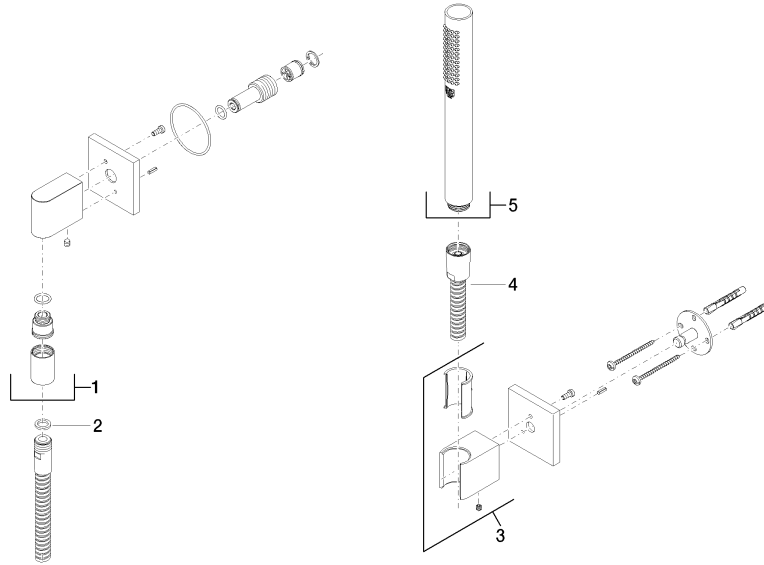

Hand shower set with individual rosettes - Matte Black

IMO

27 808 980

Fits: IMO, MEM, CL.1, CYO

- COMPACT RAIN, max. flow rate 15 l/min (at 3 bar)
- with anti-scale system
- 3/8" shower outlet
- rosette for wall elbow 60 x 60mm
- rosette for shower holder 60 x 60mm
- metal shower hose 1250mm with integrated anti-twist protection
- 1/2" wall elbow
- WRAS 2209005

Recommended miscellaneous

Concealed wall elbow -

35 085 970 90

- max. recess depth 163 mm
- min. recess depth 90 mm

27 808 980

mm [inches]

Flow rate chart

Codes & Standards

Hand shower set with individual rosettes - Matte Black

IMO

27 808 980

Spare parts list

Product version up to 6/3/2020

Product version from 6/3/2020

No.	Item Number	Name	Quantity used	Delivery time
	28 450 980-33	Wall elbow - Matte Black	5	30