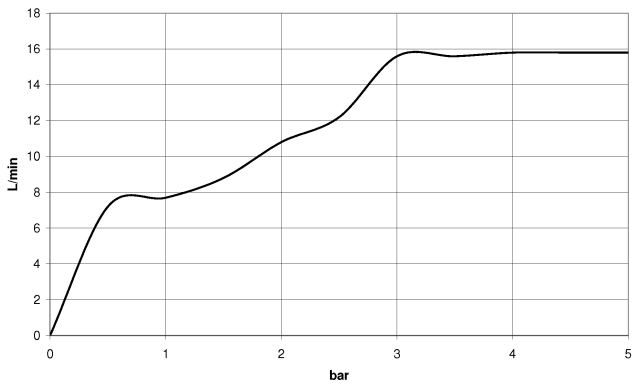

Hand shower set with individual rosettes - Matte Black

IMO

27 808 980

Fits: IMO, MEM, CL.1, CYO

- COMPACT RAIN, max. flow rate 15 l/min (at 3 bar)
- with anti-scale system
- 3/8" shower outlet
- rosette for wall elbow 60 x 60mm
- rosette for shower holder 60 x 60mm
- metal shower hose 1250mm with integrated anti-twist protection
- 1/2" wall elbow
- WRAS 2209005

Recommended miscellaneous

Concealed wall elbow -

35 085 970 90

- max. recess depth 163 mm
- min. recess depth 90 mm

27 808 980

mm [inches]

Flow rate chart

Codes & Standards