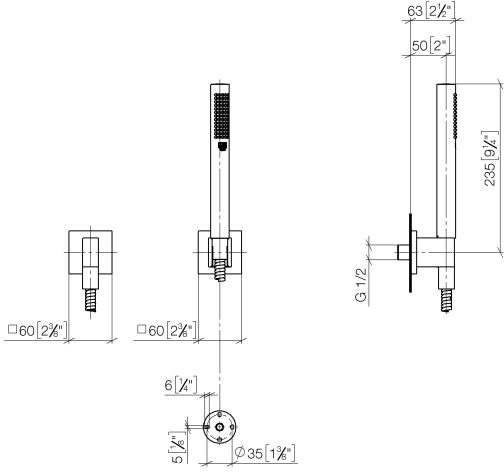

Hand shower set with individual rosettes - Matte Black

IMO

27 808 980

Fits: IMO, MEM, CL.1, CYO

- COMPACT RAIN, max. flow rate 15 l/min (at 3 bar)
- with anti-scale system
- 3/8" shower outlet
- rosette for wall elbow 60 x 60mm
- rosette for shower holder 60 x 60mm
- metal shower hose 1250mm with integrated anti-twist protection
- 1/2" wall elbow
- WRAS 2209005

Recommended miscellaneous

Concealed wall elbow -

35 085 970 90

- max. recess depth 163 mm
- min. recess depth 90 mm

27 808 980

mm [inches]

Flow rate chart

Codes & Standards

DIN 4109

EN 1717

ISO 3822

Scottish Water
Byelaws

UK Water Supply
Regulations

Ü-Zeichen

Hand shower set with individual rosettes - Matte Black

IMO

Hand shower set with individual rosettes - Matte Black

IMO

27 808 980

Spare parts list

Product version up to 6/3/2020

Product version from 6/3/2020

No.	Item Number	Name	Quantity used	Delivery time
	28 450 980-33	Wall elbow - Matte Black	5	30