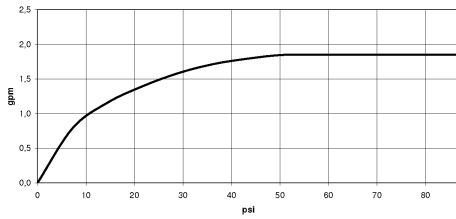

27 808 980

Fits: IMO, MEM, CL.1, CYO

- COMPACT RAIN, max. flow rate 6.8 l/min (at 3 bar)
- with anti-scale system
- 3/8" shower outlet
- rosette for wall elbow 60 x 60mm
- rosette for shower holder 60 x 60mm
- metal shower hose 1250mm with integrated anti-twist protection
- 1/2" wall elbow
- This product can help a building meet the requirements of Green Building Rating Systems, e.g. LEED®, BREEAM®, DGNB

Recommended miscellaneous

Concealed wall elbow -

35 085 970 90

- max. recess depth 163 mm
- min. recess depth 90 mm

27 808 980

mm [inches]

Flow rate chart

Codes & Standards