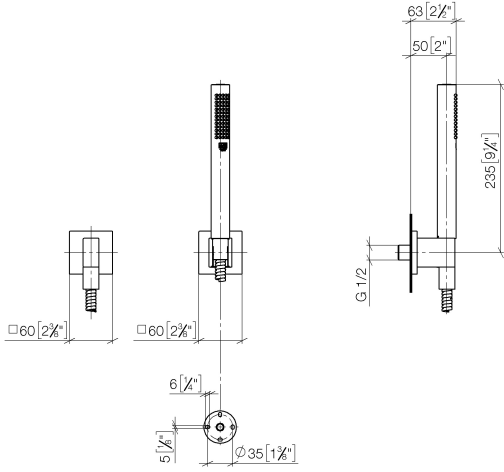

27 808 980

Fits: IMO, MEM, CL.1, CYO

- COMPACT RAIN, max. flow rate 6.8 l/min (at 3 bar)
- with anti-scale system
- 3/8" shower outlet
- rosette for wall elbow 60 x 60mm
- rosette for shower holder 60 x 60mm
- metal shower hose 1250mm with integrated anti-twist protection
- 1/2" wall elbow
- This product can help a building meet the requirements of Green Building Rating Systems, e.g. LEED®, BREEAM®, DGNB

Recommended miscellaneous

Concealed wall elbow -

35 085 970 90

- max. recess depth 163 mm
- min. recess depth 90 mm

27 808 980

mm [inches]

Flow rate chart

Codes & Standards

ASME A112.18.1

cUPC

DIN 4109

ISO 3822

Ü-Zeichen

Hand shower set with individual rosettes FlowReduce - Matte Black

IMO

27 808 980