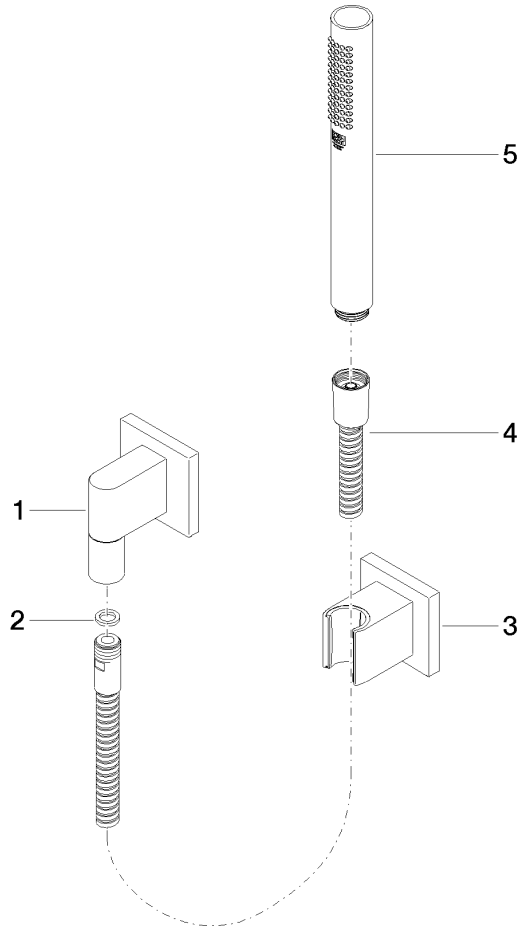

**Hand shower set with individual rosettes FlowReduce - Brushed Chrome**

IMO

27 808 980

Fits: IMO, MEM, CL.1, CYO

- COMPACT RAIN, max. flow rate 6.8 l/min (at 3 bar)
- with anti-scale system
- 3/8" shower outlet
- rosette for wall elbow 60 x 60mm
- rosette for shower holder 60 x 60mm
- metal shower hose 1250mm with integrated anti-twist protection
- 1/2" wall elbow
- This product can help a building meet the requirements of Green Building Rating Systems, e.g. LEED®, BREEAM®, DGNB

## Hand shower set with individual rosettes FlowReduce - Brushed Chrome

---

IMO

27 808 980

# Hand shower set with individual rosettes FlowReduce - Brushed Chrome

IMO

27 808 980

## Spare parts list