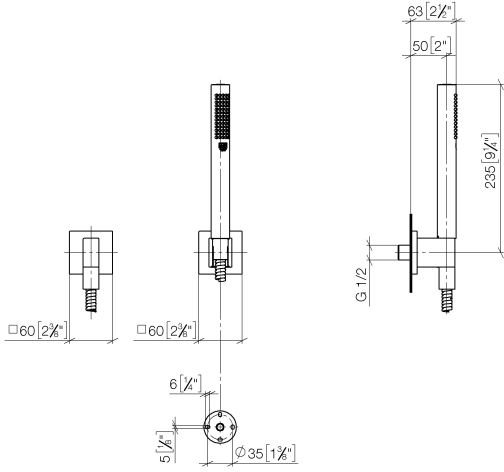

**Hand shower set with individual rosettes FlowReduce - Brushed Chrome**

IMO

27 808 980

Fits: IMO, MEM, CL.1, CYO

- COMPACT RAIN, max. flow rate 6.8 l/min (at 3 bar)
- with anti-scale system
- 3/8" shower outlet
- rosette for wall elbow 60 x 60mm
- rosette for shower holder 60 x 60mm
- metal shower hose 1250mm with integrated anti-twist protection
- 1/2" wall elbow
- This product can help a building meet the requirements of Green Building Rating Systems, e.g. LEED®, BREEAM®, DGNB

27 808 980

mm [inches]

Flow rate chart

Codes & Standards

ASME A112.18.1

cUPC

DIN 4109

ISO 3822

## Hand shower set with individual rosettes FlowReduce - Brushed Chrome

---

IMO

27 808 980

# Hand shower set with individual rosettes FlowReduce - Brushed Chrome

IMO

27 808 980