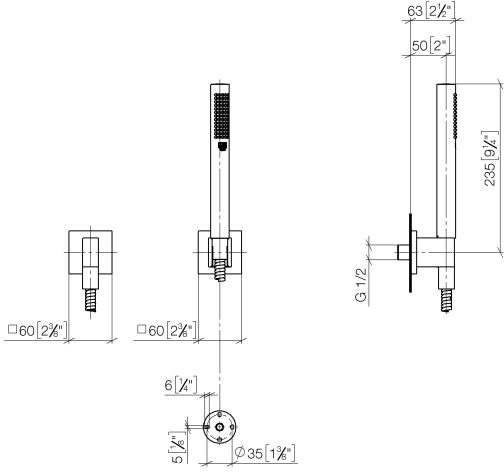

**Hand shower set with individual rosettes - Brushed Dark Platinum**

IMO

27 808 980

Fits: IMO, MEM, CL.1, CYO

- COMPACT RAIN, max. flow rate 15 l/min (at 3 bar)
- with anti-scale system
- 3/8" shower outlet
- rosette for wall elbow 60 x 60mm
- rosette for shower holder 60 x 60mm
- metal shower hose 1250mm with integrated anti-twist protection
- 1/2" wall elbow
- WRAS 2209005

**Recommended miscellaneous**

- Concealed wall elbow -** 35 085 970 90
- max. recess depth 163 mm
  - min. recess depth 90 mm

27 808 980

mm [inches]

Flow rate chart

Codes & Standards

DIN 4109

EN 1717