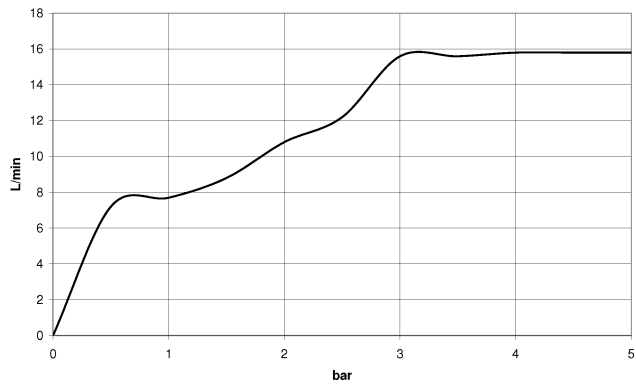

**Hand shower set with individual rosettes - Brushed Dark Platinum**

IMO

27 808 980

Fits: IMO, MEM, CL.1, CYO

- COMPACT RAIN, max. flow rate 15 l/min (at 3 bar)
- with anti-scale system
- 3/8" shower outlet
- rosette for wall elbow 60 x 60mm
- rosette for shower holder 60 x 60mm
- metal shower hose 1250mm with integrated anti-twist protection
- 1/2" wall elbow
- WRAS 2209005

**Recommended miscellaneous**

- Concealed wall elbow -** 35 085 970 90
- max. recess depth 163 mm
  - min. recess depth 90 mm

27 808 980

mm [inches]

Flow rate chart

Codes & Standards

DIN 4109

EN 1717