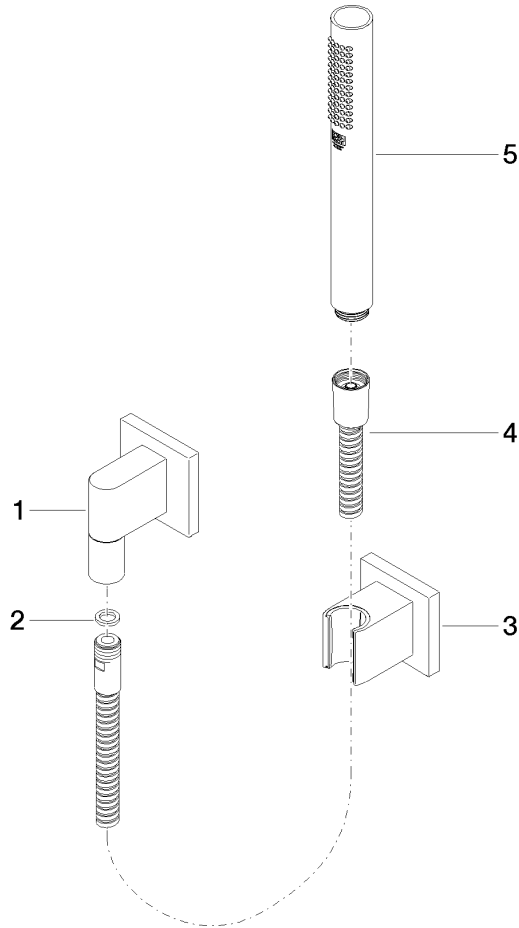

27 808 980

Fits: IMO, MEM, CL.1, CYO

- COMPACT RAIN, max. flow rate 6.8 l/min (at 3 bar)
- with anti-scale system
- 3/8" shower outlet
- rosette for wall elbow 60 x 60mm
- rosette for shower holder 60 x 60mm
- metal shower hose 1250mm with integrated anti-twist protection
- 1/2" wall elbow
- This product can help a building meet the requirements of Green Building Rating Systems, e.g. LEED®, BREEAM®, DGNB

Recommended miscellaneous

- Concealed wall elbow -** 35 085 970 90
- max. recess depth 163 mm
 - min. recess depth 90 mm

27 808 980

mm [inches]

Flow rate chart

Codes & Standards

ASME A112.18.1

cUPC

LGA_29

27 808 980

Product version from 4/1/2024

Hand shower set with individual rosettes FlowReduce - Brushed Dark Platinum

IMO

27 808 980

Spare parts list

Product version from 4/1/2024

No.	Item Number	Name	Quantity used	Delivery time
	28 450 980-99	Wall elbow - Brushed Dark Platinum	5	30