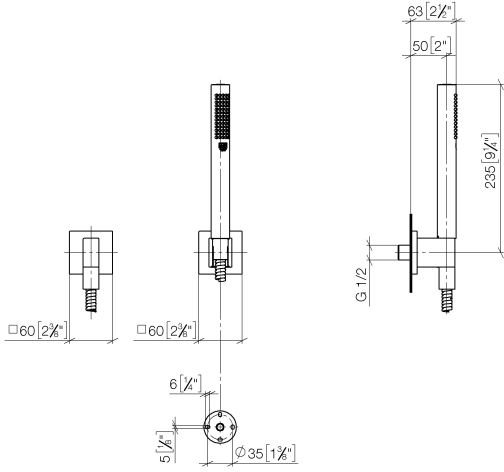

27 808 980

Fits: IMO, MEM, CL.1, CYO

- COMPACT RAIN, max. flow rate 6.8 l/min (at 3 bar)
- with anti-scale system
- 3/8" shower outlet
- rosette for wall elbow 60 x 60mm
- rosette for shower holder 60 x 60mm
- metal shower hose 1250mm with integrated anti-twist protection
- 1/2" wall elbow
- This product can help a building meet the requirements of Green Building Rating Systems, e.g. LEED®, BREEAM®, DGNB

Recommended miscellaneous

- Concealed wall elbow -** 35 085 970 90
- max. recess depth 163 mm
 - min. recess depth 90 mm

27 808 980

mm [inches]

Flow rate chart

Codes & Standards

ASME A112.18.1

cUPC

LGA_29

27 808 980

Product version from 4/1/2024

Hand shower set with individual rosettes FlowReduce - Brushed Dark Platinum

IMO

27 808 980

Spare parts list

Product version from 4/1/2024

No.	Item Number	Name	Quantity used	Delivery time
	28 450 980-99	Wall elbow - Brushed Dark Platinum	5	30