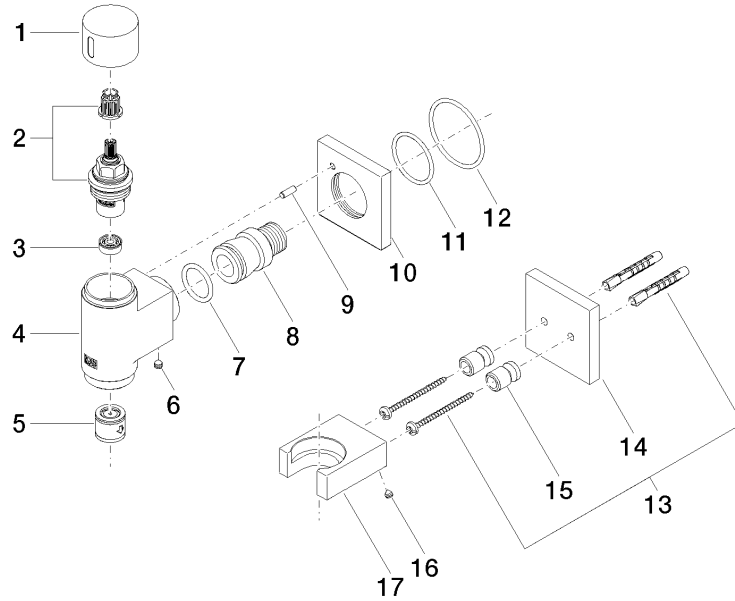

IMO

27 821 979
mm [inches]

Flow rate chart

Codes & Standards

EN 1717

WATER TUBE Kneipp wall elbow with hose holder with individual rosettes -
Brushed Platinum

IMO

27 821 979

Certificates

Belgaqua_22_280_2

WATER TUBE Kneipp wall elbow with hose holder with individual rosettes -
Brushed Platinum

27 821 979

Product version up to 3/12/2018

Product version from 3/12/2018 to 3/6/2023

Product version from 3/6/2023

WATER TUBE Kneipp wall elbow with hose holder with individual rosettes -
Brushed Platinum

IMO

27 821 979

Spare parts list

Product version up to 3/12/2018

Product version from 3/12/2018 to 3/6/2023