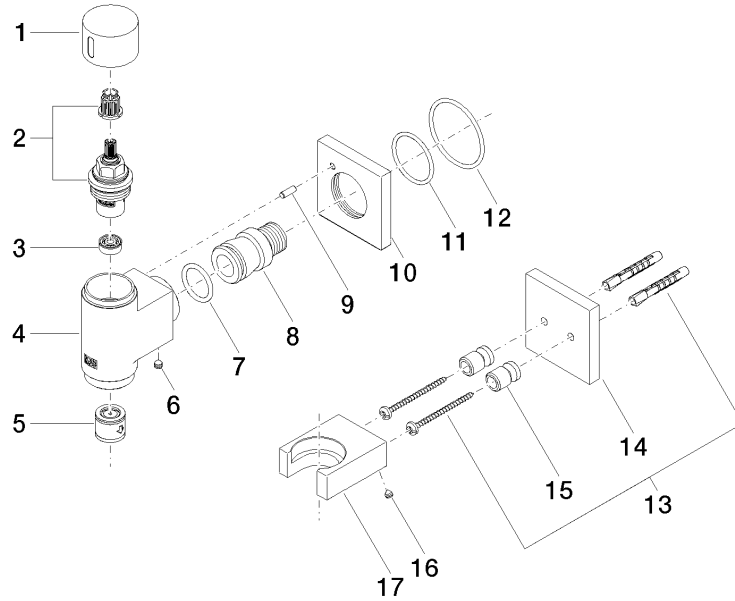

IMO

27 821 979
mm [inches]

Flow rate chart

Codes & Standards

EN 1717

WATER TUBE Kneipp wall elbow with hose holder with individual rosettes -
Platinum

IMO

27 821 979

Certificates

Belgaqua_22_280_2

WATER TUBE Kneipp wall elbow with hose holder with individual rosettes -
Platinum

27 821 979

Product version up to 3/12/2018

Product version from 3/12/2018 to 3/6/2023

Product version from 3/6/2023

WATER TUBE Kneipp wall elbow with hose holder with individual rosettes -
Platinum

IMO

27 821 979

Spare parts list

Product version up to 3/12/2018

Product version from 3/12/2018 to 3/6/2023

Product version from 3/6/2023