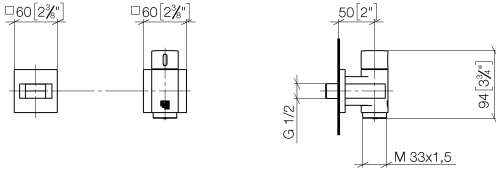

**WATER TUBE Kneipp wall elbow with hose holder with individual rosettes -
Brushed Durabronze (23kt Gold)**

IMO

27 821 979

Fits: IMO, MEM, CL.1, CYO

- LAMINAR FLOW, max. flow rate 15 l/min (at 3 bar)
- with volume control
- rosette 60 x 60 mm
- holder for Kneipp hose
- 1/2" wall elbow
- without hose

Recommended miscellaneous

- Concealed wall elbow -**
- max. recess depth 163 mm
 - min. recess depth 90 mm

35 085 970 90

Required miscellaneous

- WATER TUBE Kneipp hose white 2000 mm - Brushed Durabronze (23kt Gold)**
- with holding ring
 - hose nozzle with sleeve M33

IMO

27 821 979
mm [inches]

Flow rate chart

Codes & Standards

EN 1717

WATER TUBE Kneipp wall elbow with hose holder with individual rosettes -
Brushed Durabronze (23kt Gold)

IMO

27 821 979