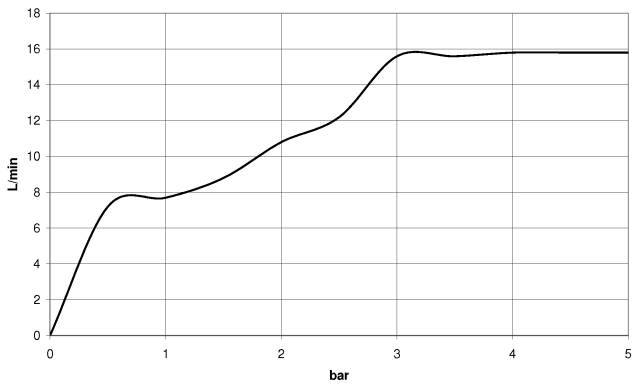

**WATER TUBE Kneipp wall elbow with hose holder with individual rosettes -
Brushed Durabronze (23kt Gold)**

IMO

27 821 979

Fits: IMO, MEM, CL.1, CYO

- LAMINAR FLOW, max. flow rate 15 l/min (at 3 bar)
- with volume control
- rosette 60 x 60 mm
- holder for Kneipp hose
- 1/2" wall elbow
- without hose

Intrinsic protection against back flow.

Product change as of 1.4.2023: max. flow 15 l/min

| | | |
|--|--------------------------------|---------------|
|  | Brushed Durabronze (23kt Gold) | 27 821 979-28 |
|  | Chrome | 27 821 979-00 |
|  | Brushed Platinum | 27 821 979-06 |
|  | Platinum | 27 821 979-08 |
|  | Dark Chrome | 27 821 979-19 |
|  | Brushed Light Gold | 27 821 979-27 |
|  | Matte Black | 27 821 979-33 |
|  | Brushed Champagne (22kt Gold) | 27 821 979-46 |
|  | Champagne (22kt Gold) | 27 821 979-47 |
|  | Brushed Chrome | 27 821 979-93 |
|  | Brushed Dark Platinum | 27 821 979-99 |

Recommended miscellaneous

- Concealed wall elbow -**
- max. recess depth 163 mm
 - min. recess depth 90 mm

35 085 970 90

Required miscellaneous

- WATER TUBE Kneipp hose white 2000 mm - Brushed Durabronze (23kt Gold)**
- with holding ring
 - hose nozzle with sleeve M33

IMO

27 821 979
mm [inches]

Flow rate chart

Codes & Standards

EN 1717

WATER TUBE Kneipp wall elbow with hose holder with individual rosettes -
Brushed Durabronze (23kt Gold)

IMO

27 821 979