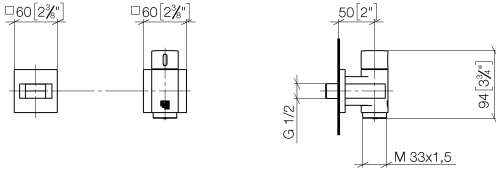

**WATER TUBE Kneipp wall elbow with hose holder with individual rosettes -  
Brushed Dark Platinum**

IMO

27 821 979

Fits: IMO, MEM, CL.1, CYO

- LAMINAR FLOW, max. flow rate 15 l/min (at 3 bar)
- with volume control
- rosette 60 x 60 mm
- holder for Kneipp hose
- 1/2" wall elbow
- without hose

**Required miscellaneous**

**WATER TUBE Kneipp hose white** 28 285 979-99  
**2000 mm - Brushed Dark Platinum**  
 ●with holding ring  
 ●hose nozzle with sleeve M33

**Required miscellaneous**

**WATER TUBE Kneipp hose black** 28 286 979-99  
**2000 mm - Brushed Dark Platinum**  
 ●with holding ring  
 ●hose nozzle with sleeve M33

WATER TUBE Kneipp wall elbow with hose holder with individual rosettes -  
Brushed Dark Platinum

IMO

27 821 979  
mm [inches]

Flow rate chart

Codes & Standards

EN 1717

WATER TUBE Kneipp wall elbow with hose holder with individual rosettes -  
Brushed Dark Platinum