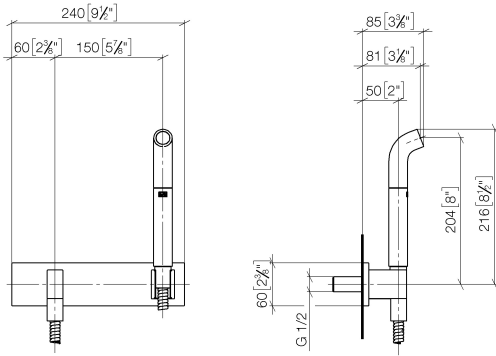

27 858 979

Fits: IMO, MEM, CL.1, CYO

- laminar flow
- 3/8" shower outlet
- cover plate 240 x 60 mm
- metal shower hose 1250mm with integrated anti-twist protection
- 1/2" connection
- plug-link mounting
- max. flow 7 l/min
- This product can help a building meet the requirements of Green Building Rating Systems, e.g. LEED®, BREEAM®, DGNB

27 858 979

mm [inches]

Codes & Standards

DIN 4109

EN 1717

ISO 3822

Ü-Zeichen

Certificates

Spare parts list

Product version from 4/1/2024

No.	Item Number	Name	Quantity used	Delivery time
	04 12 11 073 01-28	spout	21	20