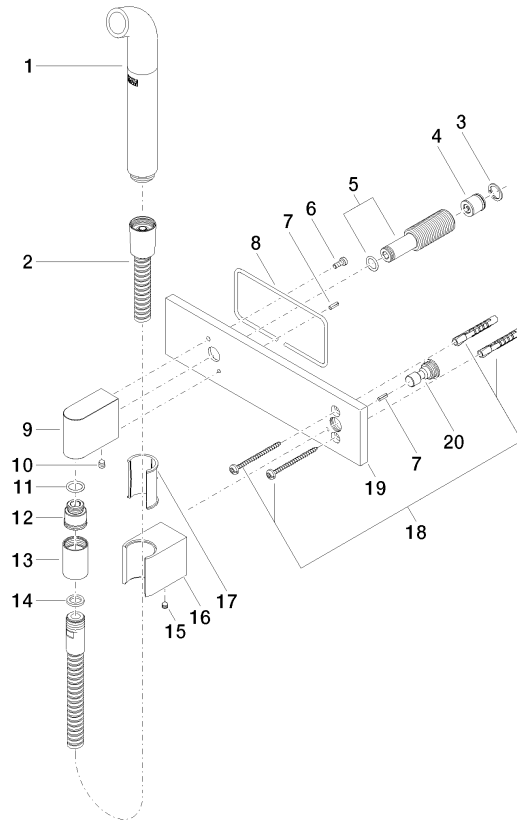

27 858 979

Fits: IMO, MEM, CL.1, CYO

- laminar flow
- 3/8" shower outlet
- cover plate 240 x 60 mm
- metal shower hose 1250mm with integrated anti-twist protection
- 1/2" connection
- plug-link mounting
- max. flow 7 l/min
- This product can help a building meet the requirements of Green Building Rating Systems, e.g. LEED®, BREEAM®, DGNB

27 858 979

mm [inches]

Codes & Standards

DIN 4109

EN 1717

ISO 3822

Ü-Zeichen

Certificates

LGA_38

Belgaqua_24-007-2

27 858 979

Product version from 4/1/2024

Parts for other finishes can be found here: [Chrome](#)

Affusion pipe with cover plate FlowReduce - Brushed Durabronz (23kt Gold)

IMO

27 858 979

Spare parts list

Product version from 4/1/2024

No.	Item Number	Name	Quantity used	Delivery time
	04 12 11 073 01-28	spout	21	20