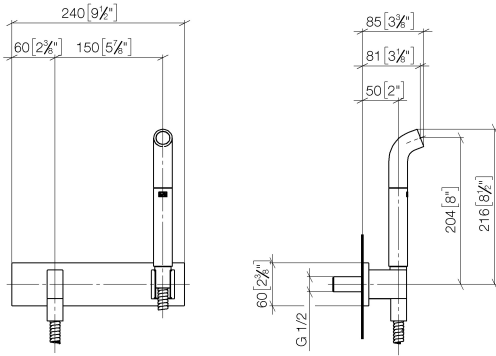

27 858 979

Fits: IMO, MEM, CL.1, CYO

- laminar flow
- 3/8" shower outlet
- cover plate 240 x 60 mm
- metal shower hose 1250mm with integrated anti-twist protection
- 1/2" connection
- plug-link mounting
- max. flow 7 l/min
- This product can help a building meet the requirements of Green Building Rating Systems, e.g. LEED®, BREEAM®, DGNB

27 858 979

mm [inches]

Codes & Standards

DIN 4109

EN 1717

ISO 3822

Ü-Zeichen

Certificates

Spare parts list

Product version from 4/1/2024

No.	Item Number	Name	Quantity used	Delivery time
	04 12 11 073 01-47	spout	21	30