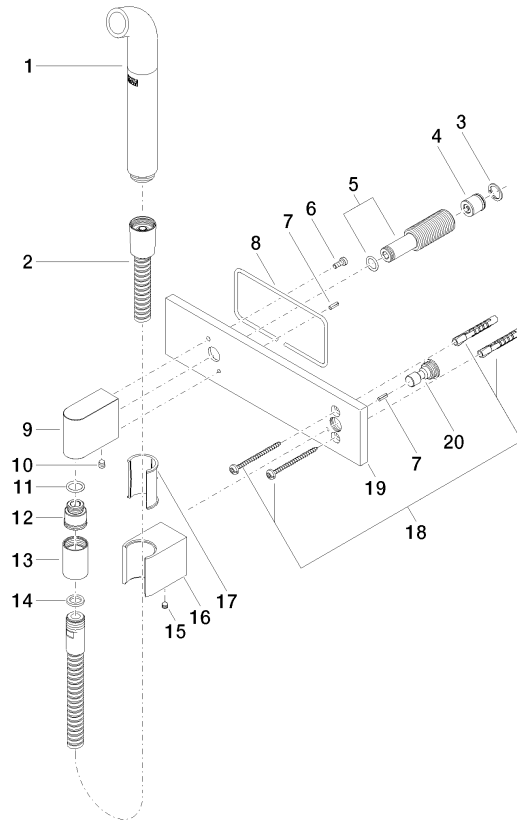

27 858 979

Fits: IMO, MEM, CL.1, CYO

- laminar flow
- 3/8" shower outlet
- cover plate 240 x 60 mm
- metal shower hose 1250mm with integrated anti-twist protection
- 1/2" connection
- plug-link mounting
- max. flow 7 l/min
- This product can help a building meet the requirements of Green Building Rating Systems, e.g. LEED®, BREEAM®, DGNB

27 858 979

mm [inches]

Codes & Standards

DIN 4109

EN 1717

ISO 3822

Ü-Zeichen

Certificates

LGA_38

Belgaqua_24-007-2

27 858 979

Product version from 4/1/2024

Parts for other
finishes can be found
here: [Chrome](#)

Affusion pipe with cover plate FlowReduce - Champagne (22kt Gold)

IMO

27 858 979

Spare parts list

Product version from 4/1/2024

No.	Item Number	Name	Quantity used	Delivery time
	04 12 11 073 01-47	spout	21	30