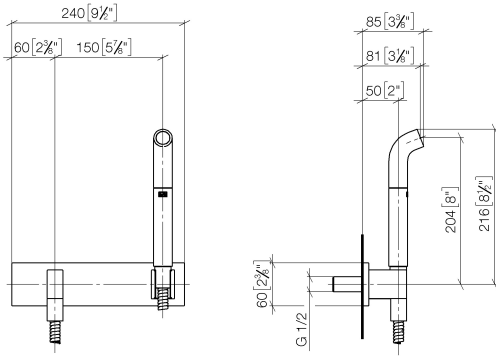

27 858 979

Fits: IMO, MEM, CL.1, CYO

- laminar flow
- 3/8" shower outlet
- cover plate 240 x 60 mm
- metal shower hose 1250mm with integrated anti-twist protection
- 1/2" connection
- plug-link mounting
- max. flow 7 l/min
- This product can help a building meet the requirements of Green Building Rating Systems, e.g. LEED®, BREEAM®, DGNB

27 858 979

mm [inches]

Codes & Standards

DIN 4109

EN 1717

ISO 3822

Ü-Zeichen

Certificates

Spare parts list

Product version from 4/1/2024

No.	Item Number	Name	Quantity used	Delivery time
	04 12 11 073 01-93	spout	21	20