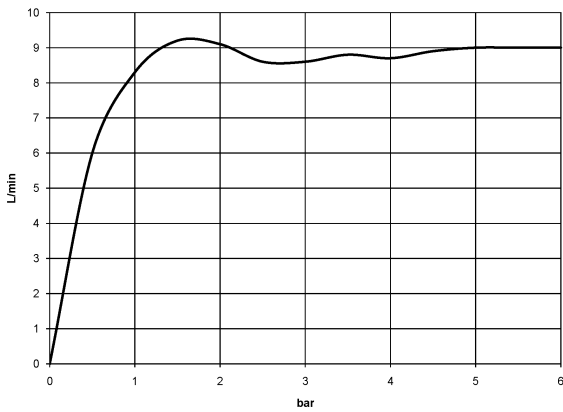

**MADISON Metal hand shower with porcelain insert (white) - Brushed Durabross (23kt Gold)**

MADISON

28 002 970

- COMPACT RAIN, max. flow rate 9 l/min (at 3 bar)
- Function from: 6 l/min
- spray head Ø 64mm
- 1/2" connection
- WRAS 240502026, 1809019

Intrinsic protection against back flow.

	Brushed Durabross (23kt Gold)	28 002 970-28
	Chrome	28 002 970-00
	Chrome	28 002 970-00 0010
	Gold (23.9kt)	28 002 970-01
	Brushed Platinum	28 002 970-06
	Brushed Platinum	28 002 970-06 0010
	Platinum	28 002 970-08
	Platinum	28 002 970-08 0010
	Durabross (23kt Gold)	28 002 970-09
	Durabross (23kt Gold)	28 002 970-09 0010
	Brushed Durabross (23kt Gold)	28 002 970-28 0010
	Brushed Chrome	28 002 970-93
	Brushed Chrome	28 002 970-93 0010
	Brushed Dark Platinum	28 002 970-99
	Brushed Dark Platinum	28 002 970-99 0010

# MADISON Metal hand shower with porcelain insert (white) - Brushed Durabronz (23kt Gold)

MADISON

28 002 970  
mm [inches]

## Flow rate chart