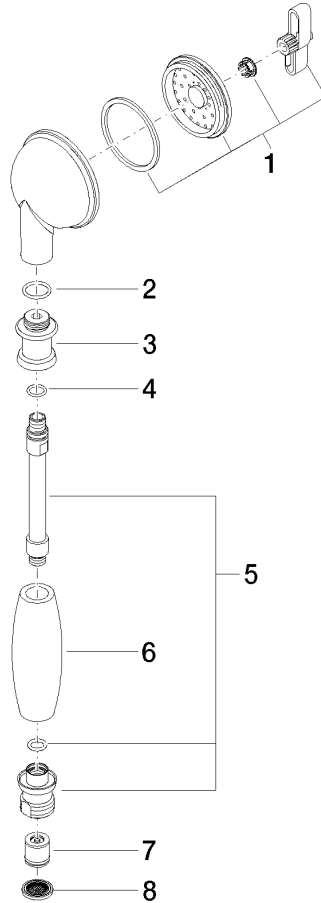

**MADISON Metal hand shower with porcelain insert (white) - Brushed Durabross (23kt Gold)**

MADISON

28 002 970

- COMPACT RAIN, max. flow rate 9 l/min (at 3 bar)
- Function from: 6 l/min
- spray head Ø 64mm
- 1/2" connection
- WRAS 240502026, 1809019

# MADISON Metal hand shower with porcelain insert (white) - Brushed Durabronz (23kt Gold)

MADISON

28 002 970  
mm [inches]

MADISON Metal hand shower with porcelain insert (white) - Brushed Durabrass (23kt Gold)

MADISON

28 002 970

Parts for other finishes can be found here: [Chrome](#)

MADISON Metal hand shower with porcelain insert (white) - Brushed Durabrass  
(23kt Gold)

MADISON

28 002 970

**Spare parts list**

No.	Item Number	Name	Quantity used	Delivery time
	90 12 01 010 00 90	set	8	2