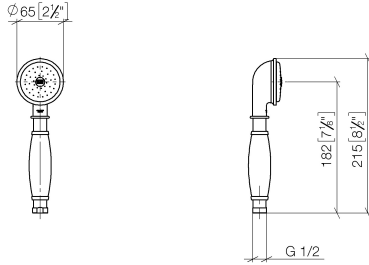

**MADISON Metal hand shower with porcelain insert (white) - Brushed Durabross (23kt Gold)**

MADISON

28 002 970

- COMPACT RAIN, max. flow rate 9 l/min (at 3 bar)
- Function from: 6 l/min
- spray head Ø 64mm
- 1/2" connection
- WRAS 240502026, 1809019

Intrinsic protection against back flow.

	Brushed Durabross (23kt Gold)	28 002 970-28
	Chrome	28 002 970-00
	Chrome	28 002 970-00 0010
	Gold (23.9kt)	28 002 970-01
	Brushed Platinum	28 002 970-06
	Brushed Platinum	28 002 970-06 0010
	Platinum	28 002 970-08
	Platinum	28 002 970-08 0010
	Durabross (23kt Gold)	28 002 970-09
	Durabross (23kt Gold)	28 002 970-09 0010
	Brushed Durabross (23kt Gold)	28 002 970-28 0010
	Brushed Chrome	28 002 970-93
	Brushed Chrome	28 002 970-93 0010
	Brushed Dark Platinum	28 002 970-99
	Brushed Dark Platinum	28 002 970-99 0010

# MADISON Metal hand shower with porcelain insert (white) - Brushed Durabronz (23kt Gold)

MADISON

28 002 970  
mm [inches]