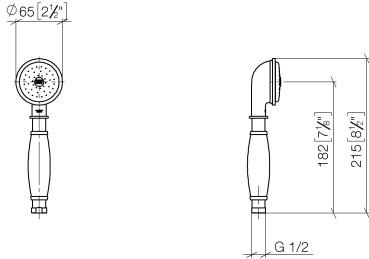

MADISON Metal hand shower with porcelain insert (white) FlowReduce - Brushed Durabross (23kt Gold)

MADISON

28 002 970

- COMPACT RAIN, max. flow rate 6.8 l/min (at 3 bar)
- spray head Ø 64mm
- 1/2" connection
- This product can help a building meet the requirements of Green Building Rating Systems, e.g. LEED®, BREEAM®, DGNB

Intrinsic protection against back flow.

	Brushed Durabross (23kt Gold)	28 002 970-28 0010
	Chrome	28 002 970-00
	Chrome	28 002 970-00 0010
	Gold (23.9kt)	28 002 970-01
	Brushed Platinum	28 002 970-06
	Brushed Platinum	28 002 970-06 0010
	Platinum	28 002 970-08
	Platinum	28 002 970-08 0010
	Durabross (23kt Gold)	28 002 970-09
	Durabross (23kt Gold)	28 002 970-09 0010
	Brushed Durabross (23kt Gold)	28 002 970-28
	Brushed Chrome	28 002 970-93
	Brushed Chrome	28 002 970-93 0010
	Brushed Dark Platinum	28 002 970-99
	Brushed Dark Platinum	28 002 970-99 0010

MADISON Metal hand shower with porcelain insert (white) FlowReduce - Brushed Durabronze (23kt Gold)

MADISON

28 002 970
mm [inches]

Flow rate chart

Codes & Standards

DIN 4109

ISO 3822

Ü-Zeichen

28 002 970

Parts for other
finishes can be found
here: [Chrome](#)

MADISON Metal hand shower with porcelain insert (white) FlowReduce -
Brushed Durabrass (23kt Gold)

MADISON

28 002 970

Spare parts list

No.	Item Number	Name	Quantity used	Delivery time
	90 12 01 010 00 90	set	8	2