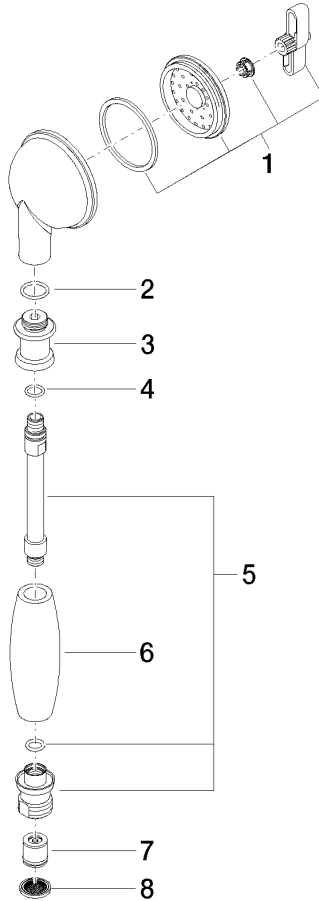

MADISON Metal hand shower with porcelain insert (white) FlowReduce - Brushed Durabross (23kt Gold)

MADISON

28 002 970

- COMPACT RAIN, max. flow rate 6.8 l/min (at 3 bar)
- spray head Ø 64mm
- 1/2" connection
- This product can help a building meet the requirements of Green Building Rating Systems, e.g. LEED®, BREEAM®, DGNB

MADISON Metal hand shower with porcelain insert (white) FlowReduce - Brushed Durabronze (23kt Gold)

MADISON

28 002 970
mm [inches]

Flow rate chart

Codes & Standards

DIN 4109

ISO 3822

Ü-Zeichen

MADISON Metal hand shower with porcelain insert (white) FlowReduce -
Brushed Durabronze (23kt Gold)

MADISON

28 002 970

Certificates

LGA_8

MADISON Metal hand shower with porcelain insert (white) FlowReduce -
Brushed Durabronze (23kt Gold)

28 002 970

Parts for other
finishes can be found
here: [Chrome](#)

MADISON Metal hand shower with porcelain insert (white) FlowReduce -
Brushed Durabrass (23kt Gold)

MADISON

28 002 970

Spare parts list

No.	Item Number	Name	Quantity used	Delivery time
	90 12 01 010 00 90	set	8	2