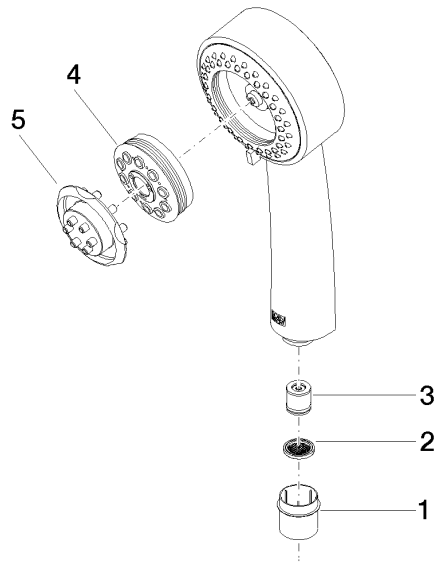

28 002 978

- Three settings: COMPACT RAIN, COMPACT SOFT FLOW, COMPACT AQUAPRESSURE FLOW, max. flow rate 9 l/min (at 3 bar)
- with anti-scale system
- spray head Ø 95mm
- 1/2" connection

Intrinsic protection against back flow.

28 002 978

mm [inches]

Flow rate chart

Codes & Standards

DIN 4109

ISO 3822

Ü-Zeichen

MADISON Hand shower - Chrome

MADISON

28 002 978

Certificates

LGA_18

MADISON Hand shower - Chrome

MADISON

28 002 978

Spare parts list