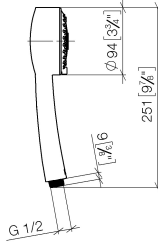

28 002 978

- Three settings: COMPACT RAIN, COMPACT SOFT FLOW, COMPACT AQUAPRESSURE FLOW, max. flow rate 9 l/min (at 3 bar)
- with anti-scale system
- spray head Ø 95mm
- 1/2" connection

Intrinsic protection against back flow.

	Chrome	28 002 978-00
	Chrome	28 002 978-00 0010
	Brushed Platinum	28 002 978-06
	Brushed Platinum	28 002 978-06 0010
	Platinum	28 002 978-08
	Platinum	28 002 978-08 0010
	Durabass (23kt Gold)	28 002 978-09
	Durabass (23kt Gold)	28 002 978-09 0010
	Brushed Durabass (23kt Gold)	28 002 978-28
	Brushed Durabass (23kt Gold)	28 002 978-28 0010
	Brushed Chrome	28 002 978-93
	Brushed Chrome	28 002 978-93 0010
	Brushed Dark Platinum	28 002 978-99
	Brushed Dark Platinum	28 002 978-99 0010

28 002 978

mm [inches]

Flow rate chart

Codes & Standards

DIN 4109

ISO 3822

Ü-Zeichen

MADISON Hand shower - Chrome