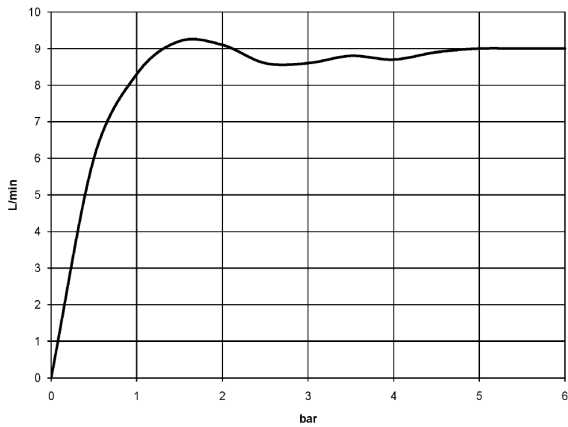

28 002 978

- Three settings: COMPACT RAIN, COMPACT SOFT FLOW, COMPACT AQUAPRESSURE FLOW, max. flow rate 9 l/min (at 3 bar)
- with anti-scale system
- spray head Ø 95mm
- 1/2" connection

Intrinsic protection against back flow.

	Chrome	28 002 978-00
	Chrome	28 002 978-00 0010
	Brushed Platinum	28 002 978-06
	Brushed Platinum	28 002 978-06 0010
	Platinum	28 002 978-08
	Platinum	28 002 978-08 0010
	Durabass (23kt Gold)	28 002 978-09
	Durabass (23kt Gold)	28 002 978-09 0010
	Brushed Durabass (23kt Gold)	28 002 978-28
	Brushed Durabass (23kt Gold)	28 002 978-28 0010
	Brushed Chrome	28 002 978-93
	Brushed Chrome	28 002 978-93 0010
	Brushed Dark Platinum	28 002 978-99
	Brushed Dark Platinum	28 002 978-99 0010

28 002 978

mm [inches]

Flow rate chart

Codes & Standards

DIN 4109

ISO 3822

Ü-Zeichen

MADISON Hand shower - Chrome

No.	Item Number	Name	Quantity used	Delivery time
	09 21 02 115 90	cap	5	2