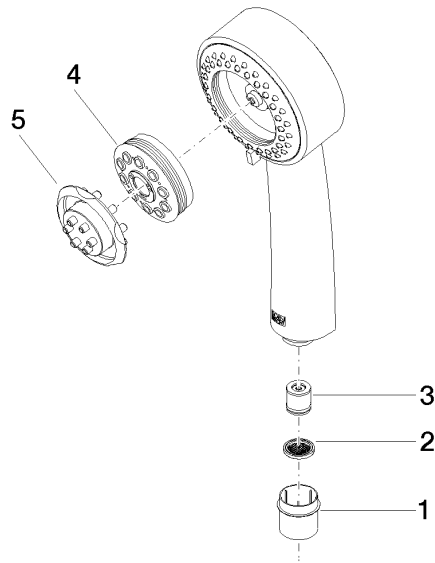

28 002 978

- Three settings: COMPACT RAIN, COMPACT SOFT FLOW, COMPACT AQUAPRESSURE FLOW, max. flow rate 9 l/min (at 3 bar)
- with anti-scale system
- spray head Ø 95mm
- 1/2" connection

Intrinsic protection against back flow.

28 002 978

mm [inches]

Flow rate chart

Codes & Standards

DIN 4109

ISO 3822

Ü-Zeichen

MADISON Hand shower - Platinum

MADISON

28 002 978

Certificates

LGA_18

28 002 978

Parts for other
finishes can be found
here: [Chrome](#)

MADISON Hand shower - Platinum

MADISON

28 002 978

Spare parts list

No.	Item Number	Name	Quantity used	Delivery time
	09 21 02 115 90	cap	5	2