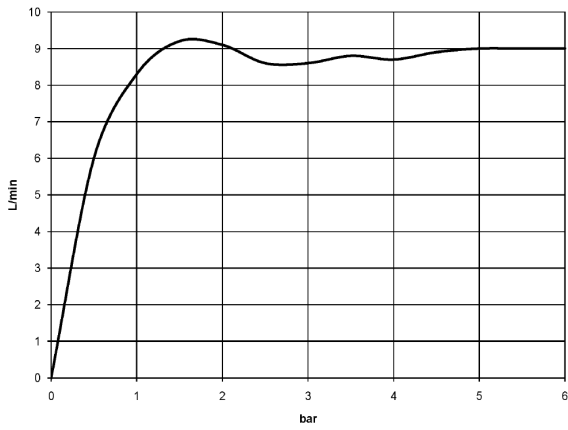

28 002 978

- Three settings: COMPACT RAIN, COMPACT SOFT FLOW, COMPACT AQUAPRESSURE FLOW, max. flow rate 9 l/min (at 3 bar)
- with anti-scale system
- spray head Ø 95mm
- 1/2" connection

Intrinsic protection against back flow.

	Platinum	28 002 978-08
	Chrome	28 002 978-00
	Chrome	28 002 978-00 0010
	Brushed Platinum	28 002 978-06
	Brushed Platinum	28 002 978-06 0010
	Platinum	28 002 978-08 0010
	Durabress (23kt Gold)	28 002 978-09
	Durabress (23kt Gold)	28 002 978-09 0010
	Brushed Durabress (23kt Gold)	28 002 978-28
	Brushed Durabress (23kt Gold)	28 002 978-28 0010
	Brushed Chrome	28 002 978-93
	Brushed Chrome	28 002 978-93 0010
	Brushed Dark Platinum	28 002 978-99
	Brushed Dark Platinum	28 002 978-99 0010

28 002 978

mm [inches]

Flow rate chart

Codes & Standards

DIN 4109

ISO 3822

Ü-Zeichen

MADISON Hand shower - Platinum

28 002 978

Spare parts list

No.	Item Number	Name	Quantity used	Delivery time
	09 21 02 115 90	cap	5	2