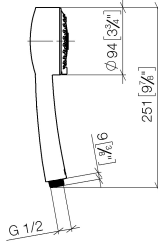

28 002 978

- Three settings: COMPACT RAIN, COMPACT SOFT FLOW, COMPACT AQUAPRESSURE FLOW, max. flow rate 9 l/min (at 3 bar)
- with anti-scale system
- spray head Ø 95mm
- 1/2" connection

Intrinsic protection against back flow.

28 002 978

mm [inches]

Flow rate chart

Codes & Standards

DIN 4109

ISO 3822

Ü-Zeichen

MADISON Hand shower - Platinum

28 002 978

Spare parts list

No.	Item Number	Name	Quantity used	Delivery time
	09 21 02 115 90	cap	5	2