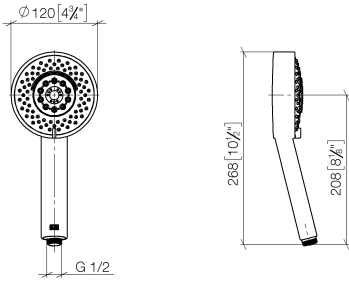

Hand shower - Brushed Platinum

IMO

28 012 979

- Four settings: COMPACT RAIN, COMPACT SOFT FLOW, COMPACT AQUAPRESSURE FLOW, COMPACT CASCADE, max. flow rate 15 l/min (at 3 bar)
- with anti-scale system
- spray head Ø 120mm
- 1/2" connection

Intrinsic protection against back flow.

Fits: IMO, LULU, MADISON, MEM, TARA, CL.1, LISSÉ, VAIA, META, CYO

	Brushed Platinum	28 012 979-06
	Chrome	28 012 979-00 0010
	Chrome	28 012 979-00
	Brushed Platinum	28 012 979-06 0010
	Platinum	28 012 979-08 0010
	Platinum	28 012 979-08
	Dark Chrome	28 012 979-19
	Dark Chrome	28 012 979-19 0010
	Light Gold	28 012 979-26
	Light Gold	28 012 979-26 0010
	Brushed Light Gold	28 012 979-27
	Brushed Light Gold	28 012 979-27 0010
	Brushed Durabress (23kt Gold)	28 012 979-28
	Brushed Durabress (23kt Gold)	28 012 979-28 0010
	Matte Black	28 012 979-33 0010
	Matte Black	28 012 979-33
	Brushed Bronze	28 012 979-42 0010
	Brushed Bronze	28 012 979-42
	Brushed Champagne (22kt Gold)	28 012 979-46 0010
	Brushed Champagne (22kt Gold)	28 012 979-46
	Champagne (22kt Gold)	28 012 979-47
	Champagne (22kt Gold)	28 012 979-47 0010
	Brushed Chrome	28 012 979-93
	Brushed Chrome	28 012 979-93 0010
	Brushed Dark Platinum	28 012 979-99
	Brushed Dark Platinum	28 012 979-99 0010

Hand shower - Brushed Platinum

IMO

28 012 979

28 012 979

mm [inches]

Flow rate chart

Codes & Standards

DIN 4109