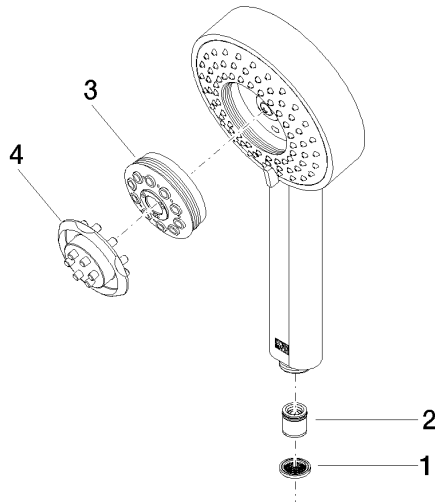

Hand shower - Brushed Platinum

IMO

28 012 979

- Four settings: COMPACT RAIN, COMPACT SOFT FLOW, COMPACT AQUAPRESSURE FLOW, COMPACT CASCADE, max. flow rate 15 l/min (at 3 bar)
- with anti-scale system
- spray head Ø 120mm
- 1/2" connection

Hand shower - Brushed Platinum

IMO

28 012 979

28 012 979

mm [inches]

Flow rate chart

Codes & Standards

DIN 4109

ISO 3822

Ü-Zeichen

Hand shower - Brushed Platinum

IMO

28 012 979

Certificates

LGA_29

28 012 979

Product version from 4/1/2024

Parts for other
finishes can be found
here: [Chrome](#)

Hand shower - Brushed Platinum

IMO

28 012 979

Spare parts list

Product version from 4/1/2024

No.	Item Number	Name	Quantity used	Delivery time
	09 23 01 039 90	sieve	4	2