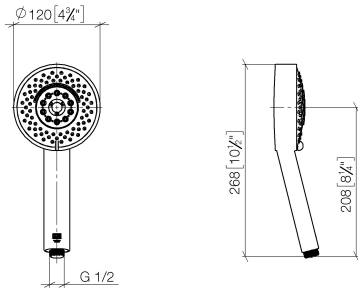

Hand shower FlowReduce - Brushed Platinum

IMO

28 012 979

- Four settings: COMPACT RAIN, COMPACT SOFT FLOW, COMPACT AQUAPRESSURE FLOW, COMPACT CASCADE, max. flow rate 6.8 l/min (at 3 bar)
- with anti-scale system
- spray head Ø 120mm
- 1/2" connection
- This product can help a building meet the requirements of Green Building Rating Systems, e.g. LEED®, BREEAM®, DGNB

Intrinsic protection against back flow.

Fits: IMO, LULU, MADISON, MEM, TARA, CL.1, LISSÉ, VAIA, META, CYO

	Brushed Platinum	28 012 979-06 0010
	Chrome	28 012 979-00 0010
	Chrome	28 012 979-00
	Brushed Platinum	28 012 979-06
	Platinum	28 012 979-08 0010
	Platinum	28 012 979-08
	Dark Chrome	28 012 979-19
	Dark Chrome	28 012 979-19 0010
	Light Gold	28 012 979-26
	Light Gold	28 012 979-26 0010
	Brushed Light Gold	28 012 979-27
	Brushed Light Gold	28 012 979-27 0010
	Brushed Durabrand (23kt Gold)	28 012 979-28
	Brushed Durabrand (23kt Gold)	28 012 979-28 0010
	Matte Black	28 012 979-33 0010
	Matte Black	28 012 979-33
	Brushed Bronze	28 012 979-42 0010
	Brushed Bronze	28 012 979-42
	Brushed Champagne (22kt Gold)	28 012 979-46 0010
	Brushed Champagne (22kt Gold)	28 012 979-46
	Champagne (22kt Gold)	28 012 979-47
	Champagne (22kt Gold)	28 012 979-47 0010
	Brushed Chrome	28 012 979-93
	Brushed Chrome	28 012 979-93 0010
	Brushed Dark Platinum	28 012 979-99
	Brushed Dark Platinum	28 012 979-99 0010

Hand shower FlowReduce - Brushed Platinum

IMO

28 012 979

28 012 979

mm [inches]

Flow rate chart

Codes & Standards

ASME A112.18.1