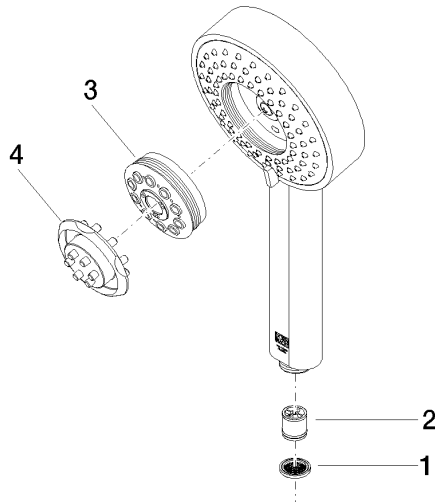

Hand shower FlowReduce - Brushed Platinum

IMO

28 012 979

- Four settings: COMPACT RAIN, COMPACT SOFT FLOW, COMPACT AQUAPRESSURE FLOW, COMPACT CASCADE, max. flow rate 6.8 l/min (at 3 bar)
- with anti-scale system
- spray head Ø 120mm
- 1/2" connection
- This product can help a building meet the requirements of Green Building Rating Systems, e.g. LEED®, BREEAM®, DGNB

Hand shower FlowReduce - Brushed Platinum

IMO

28 012 979

28 012 979

mm [inches]

Flow rate chart

Codes & Standards

ASME A112.18.1

cUPC

DIN 4109

ISO 3822

Ü-Zeichen

Hand shower FlowReduce - Brushed Platinum

IMO

28 012 979

Certificates

IAPMO_4976

LGA_29

28 012 979

Product version from 4/1/2024

Parts for other
finishes can be found
here: [Chrome](#)

Hand shower FlowReduce - Brushed Platinum

IMO

28 012 979