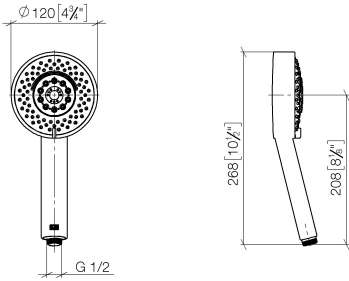

Hand shower - Dark Chrome

IMO

28 012 979

- Four settings: COMPACT RAIN, COMPACT SOFT FLOW, COMPACT AQUAPRESSURE FLOW, COMPACT CASCADE, max. flow rate 15 l/min (at 3 bar)
- with anti-scale system
- spray head Ø 120mm
- 1/2" connection

Intrinsic protection against back flow.

Fits: IMO, LULU, MADISON, MEM, TARA, CL.1, LISSÉ, VAIA, META, CYO

	Dark Chrome	28 012 979-19
	Chrome	28 012 979-00 0010
	Chrome	28 012 979-00
	Brushed Platinum	28 012 979-06 0010
	Brushed Platinum	28 012 979-06
	Platinum	28 012 979-08 0010
	Platinum	28 012 979-08
	Dark Chrome	28 012 979-19 0010
	Light Gold	28 012 979-26
	Light Gold	28 012 979-26 0010
	Brushed Light Gold	28 012 979-27
	Brushed Light Gold	28 012 979-27 0010
	Brushed Durabress (23kt Gold)	28 012 979-28
	Brushed Durabress (23kt Gold)	28 012 979-28 0010
	Matte Black	28 012 979-33 0010
	Matte Black	28 012 979-33
	Brushed Bronze	28 012 979-42 0010
	Brushed Bronze	28 012 979-42
	Brushed Champagne (22kt Gold)	28 012 979-46 0010
	Brushed Champagne (22kt Gold)	28 012 979-46
	Champagne (22kt Gold)	28 012 979-47
	Champagne (22kt Gold)	28 012 979-47 0010
	Brushed Chrome	28 012 979-93
	Brushed Chrome	28 012 979-93 0010
	Brushed Dark Platinum	28 012 979-99
	Brushed Dark Platinum	28 012 979-99 0010

Hand shower - Dark Chrome

IMO

28 012 979

28 012 979

mm [inches]

Flow rate chart

Codes & Standards

DIN 4109