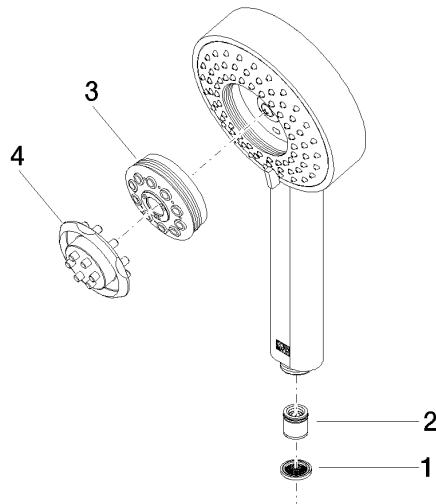

28 012 979

Parts for other
finishes can be found
here: [Chrome](#)