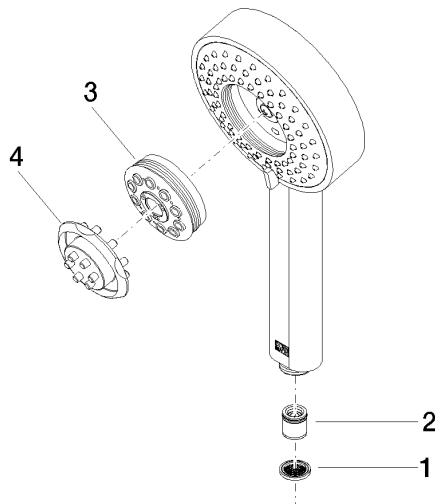

Hand shower - Light Gold

IMO

28 012 979

- Four settings: COMPACT RAIN, COMPACT SOFT FLOW, COMPACT AQUAPRESSURE FLOW, COMPACT CASCADE, max. flow rate 15 l/min (at 3 bar)
- with anti-scale system
- spray head Ø 120mm
- 1/2" connection

Hand shower - Light Gold

IMO

28 012 979

28 012 979

mm [inches]

Flow rate chart

Codes & Standards

DIN 4109

ISO 3822

Ü-Zeichen

Hand shower - Light Gold

IMO

28 012 979

Certificates

LGA_29

28 012 979

Product version from 4/1/2024

Parts for other
finishes can be found
here: [Chrome](#)

Hand shower - Light Gold

IMO

28 012 979

Spare parts list

Product version from 4/1/2024

No.	Item Number	Name	Quantity used	Delivery time
	09 23 01 039 90	sieve	4	2