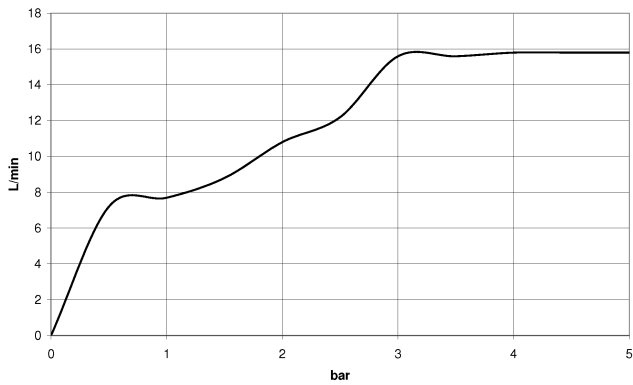

Hand shower - Light Gold

IMO

28 012 979

- Four settings: COMPACT RAIN, COMPACT SOFT FLOW, COMPACT AQUAPRESSURE FLOW, COMPACT CASCADE, max. flow rate 15 l/min (at 3 bar)
- with anti-scale system
- spray head Ø 120mm
- 1/2" connection

Hand shower - Light Gold

IMO

28 012 979

28 012 979

mm [inches]

Flow rate chart

Codes & Standards

DIN 4109