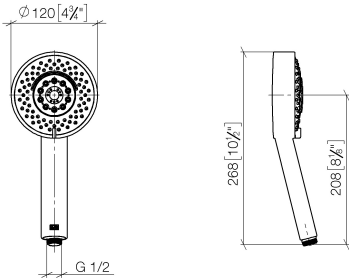

Hand shower - Light Gold

IMO

28 012 979

- Four settings: COMPACT RAIN, COMPACT SOFT FLOW, COMPACT AQUAPRESSURE FLOW, COMPACT CASCADE, max. flow rate 15 l/min (at 3 bar)
- with anti-scale system
- spray head Ø 120mm
- 1/2" connection

Intrinsic protection against back flow.

Fits: IMO, LULU, MADISON, MEM, TARA, CL.1, LISSÉ, VAIA, META, CYO

	Light Gold	28 012 979-26
	Chrome	28 012 979-00 0010
	Chrome	28 012 979-00
	Brushed Platinum	28 012 979-06 0010
	Brushed Platinum	28 012 979-06
	Platinum	28 012 979-08 0010
	Platinum	28 012 979-08
	Dark Chrome	28 012 979-19
	Dark Chrome	28 012 979-19 0010
	Light Gold	28 012 979-26 0010
	Brushed Light Gold	28 012 979-27
	Brushed Light Gold	28 012 979-27 0010
	Brushed Durabress (23kt Gold)	28 012 979-28
	Brushed Durabress (23kt Gold)	28 012 979-28 0010
	Matte Black	28 012 979-33 0010
	Matte Black	28 012 979-33
	Brushed Bronze	28 012 979-42 0010
	Brushed Bronze	28 012 979-42
	Brushed Champagne (22kt Gold)	28 012 979-46 0010
	Brushed Champagne (22kt Gold)	28 012 979-46
	Champagne (22kt Gold)	28 012 979-47
	Champagne (22kt Gold)	28 012 979-47 0010
	Brushed Chrome	28 012 979-93
	Brushed Chrome	28 012 979-93 0010
	Brushed Dark Platinum	28 012 979-99
	Brushed Dark Platinum	28 012 979-99 0010

Hand shower - Light Gold

IMO

28 012 979

28 012 979

mm [inches]

Flow rate chart

Codes & Standards

DIN 4109