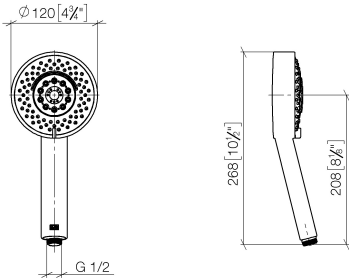

# Hand shower - Brushed Light Gold

IMO

28 012 979

- Four settings: COMPACT RAIN, COMPACT SOFT FLOW, COMPACT AQUAPRESSURE FLOW, COMPACT CASCADE, max. flow rate 15 l/min (at 3 bar)
- with anti-scale system
- spray head Ø 120mm
- 1/2" connection

## Hand shower - Brushed Light Gold

---

IMO

28 012 979

28 012 979

mm [inches]

Flow rate chart

Codes & Standards