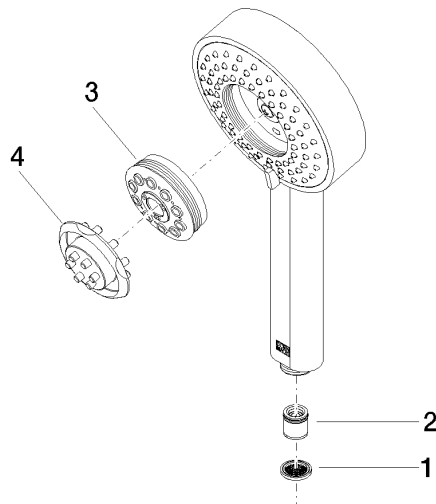

# Hand shower - Brushed Light Gold

IMO

28 012 979

- Four settings: COMPACT RAIN, COMPACT SOFT FLOW, COMPACT AQUAPRESSURE FLOW, COMPACT CASCADE, max. flow rate 15 l/min (at 3 bar)
- with anti-scale system
- spray head Ø 120mm
- 1/2" connection

## Hand shower - Brushed Light Gold

---

IMO

28 012 979

28 012 979

mm [inches]

Flow rate chart

Codes & Standards

### Certificates

---

LGA\_29

28 012 979

**Product version from 4/1/2024**

Parts for other  
finishes can be found  
here: [Chrome](#)

## Spare parts list