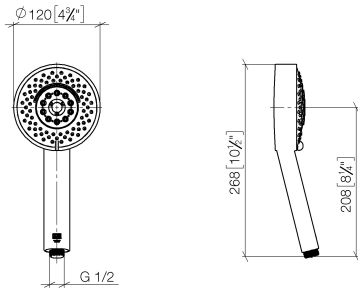

Hand shower FlowReduce - Brushed Light Gold

IMO

28 012 979

- Four settings: COMPACT RAIN, COMPACT SOFT FLOW, COMPACT AQUAPRESSURE FLOW, COMPACT CASCADE, max. flow rate 6.8 l/min (at 3 bar)
- with anti-scale system
- spray head Ø 120mm
- 1/2" connection
- This product can help a building meet the requirements of Green Building Rating Systems, e.g. LEED®, BREEAM®, DGNB

Intrinsic protection against back flow.

Fits: IMO, LULU, MADISON, MEM, TARA, CL.1, LISSÉ, VAIA, META, CYO

	Brushed Light Gold	28 012 979-27 0010
	Chrome	28 012 979-00 0010
	Chrome	28 012 979-00
	Brushed Platinum	28 012 979-06 0010
	Brushed Platinum	28 012 979-06
	Platinum	28 012 979-08 0010
	Platinum	28 012 979-08
	Dark Chrome	28 012 979-19
	Dark Chrome	28 012 979-19 0010
	Light Gold	28 012 979-26
	Light Gold	28 012 979-26 0010
	Brushed Light Gold	28 012 979-27
	Brushed Durabronze (23kt Gold)	28 012 979-28
	Brushed Durabronze (23kt Gold)	28 012 979-28 0010
	Matte Black	28 012 979-33 0010
	Matte Black	28 012 979-33
	Brushed Bronze	28 012 979-42 0010
	Brushed Bronze	28 012 979-42
	Brushed Champagne (22kt Gold)	28 012 979-46 0010
	Brushed Champagne (22kt Gold)	28 012 979-46
	Champagne (22kt Gold)	28 012 979-47
	Champagne (22kt Gold)	28 012 979-47 0010
	Brushed Chrome	28 012 979-93
	Brushed Chrome	28 012 979-93 0010
	Brushed Dark Platinum	28 012 979-99
	Brushed Dark Platinum	28 012 979-99 0010

Hand shower FlowReduce - Brushed Light Gold

IMO

28 012 979

28 012 979

mm [inches]

Flow rate chart

Codes & Standards

DIN 4109