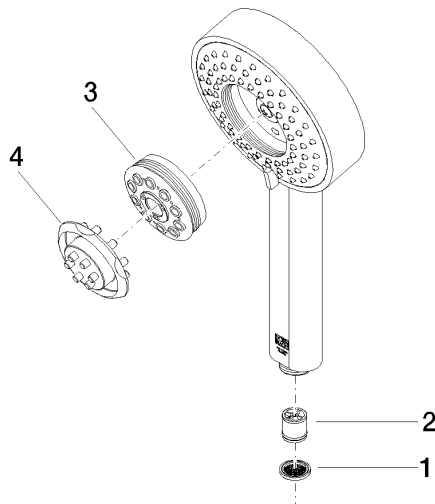

Hand shower FlowReduce - Brushed Durabronz (23kt Gold)

IMO

28 012 979

- Four settings: COMPACT RAIN, COMPACT SOFT FLOW, COMPACT AQUAPRESSURE FLOW, COMPACT CASCADE, max. flow rate 6.8 l/min (at 3 bar)
- with anti-scale system
- spray head Ø 120mm
- 1/2" connection
- This product can help a building meet the requirements of Green Building Rating Systems, e.g. LEED®, BREEAM®, DGNB

Hand shower FlowReduce - Brushed Durabronz (23kt Gold)

IMO

28 012 979

28 012 979

mm [inches]

Flow rate chart

Codes & Standards

DIN 4109

ISO 3822

Ü-Zeichen

Hand shower FlowReduce - Brushed Durabronz (23kt Gold)

IMO

28 012 979

Certificates

LGA_29

28 012 979

Product version from 4/1/2024

Parts for other
finishes can be found
here: [Chrome](#)

Hand shower FlowReduce - Brushed Durabrass (23kt Gold)

IMO

28 012 979

Spare parts list

Product version from 4/1/2024

No.	Item Number	Name	Quantity used	Delivery time
	09 23 01 039 90	sieve	4	2