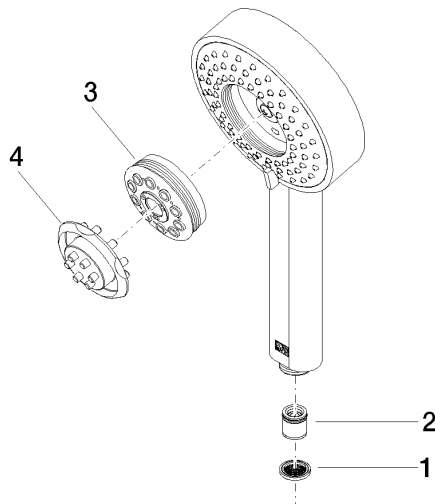

Hand shower - Brushed Bronze

IMO

28 012 979

- Four settings: COMPACT RAIN, COMPACT SOFT FLOW, COMPACT AQUAPRESSURE FLOW, COMPACT CASCADE, max. flow rate 15 l/min (at 3 bar)
- with anti-scale system
- spray head Ø 120mm
- 1/2" connection

Hand shower - Brushed Bronze

IMO

28 012 979

28 012 979

mm [inches]

Flow rate chart

Codes & Standards

DIN 4109

ISO 3822

Ü-Zeichen

Hand shower - Brushed Bronze

IMO

28 012 979

Certificates

LGA_29

28 012 979

Product version from 4/1/2024

Parts for other
finishes can be found
here: [Chrome](#)

Hand shower - Brushed Bronze

IMO

28 012 979

Spare parts list

Product version from 4/1/2024

| No. | Item Number | Name | Quantity used | Delivery time |
|-----|-----------------|-------|---------------|---------------|
| | 09 23 01 039 90 | sieve | 4 | 2 |