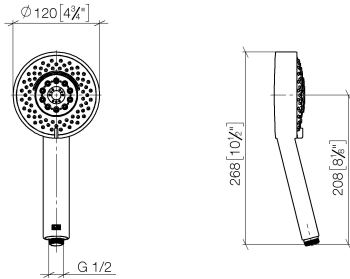

Hand shower - Brushed Bronze

IMO

28 012 979

- Four settings: COMPACT RAIN, COMPACT SOFT FLOW, COMPACT AQUAPRESSURE FLOW, COMPACT CASCADE, max. flow rate 15 l/min (at 3 bar)
- with anti-scale system
- spray head Ø 120mm
- 1/2" connection

Intrinsic protection against back flow.

Fits: IMO, LULU, MADISON, MEM, TARA, CL.1, LISSÉ, VAIA, META, CYO

| | | |
|--|-------------------------------|--------------------|
|  | Brushed Bronze | 28 012 979-42 |
|  | Chrome | 28 012 979-00 0010 |
|  | Chrome | 28 012 979-00 |
|  | Brushed Platinum | 28 012 979-06 0010 |
|  | Brushed Platinum | 28 012 979-06 |
|  | Platinum | 28 012 979-08 0010 |
|  | Platinum | 28 012 979-08 |
|  | Dark Chrome | 28 012 979-19 |
|  | Dark Chrome | 28 012 979-19 0010 |
|  | Light Gold | 28 012 979-26 |
|  | Light Gold | 28 012 979-26 0010 |
|  | Brushed Light Gold | 28 012 979-27 |
|  | Brushed Light Gold | 28 012 979-27 0010 |
|  | Brushed Durabrass (23kt Gold) | 28 012 979-28 |
|  | Brushed Durabrass (23kt Gold) | 28 012 979-28 0010 |
|  | Matte Black | 28 012 979-33 0010 |
|  | Matte Black | 28 012 979-33 |
|  | Brushed Bronze | 28 012 979-42 0010 |
|  | Brushed Champagne (22kt Gold) | 28 012 979-46 0010 |
|  | Brushed Champagne (22kt Gold) | 28 012 979-46 |
|  | Champagne (22kt Gold) | 28 012 979-47 |
|  | Champagne (22kt Gold) | 28 012 979-47 0010 |
|  | Brushed Chrome | 28 012 979-93 |
|  | Brushed Chrome | 28 012 979-93 0010 |
|  | Brushed Dark Platinum | 28 012 979-99 |
|  | Brushed Dark Platinum | 28 012 979-99 0010 |

Hand shower - Brushed Bronze

IMO

28 012 979

28 012 979

mm [inches]

Flow rate chart

Codes & Standards

DIN 4109