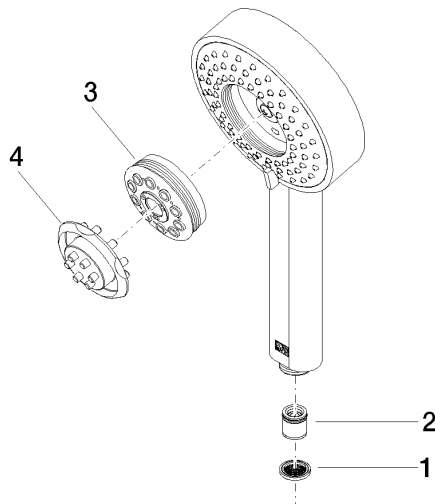

28 012 979

Product version from 4/1/2024

Parts for other
finishes can be found
here: [Chrome](#)