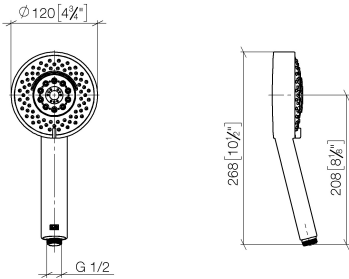

# Hand shower - Brushed Champagne (22kt Gold)

IMO

28 012 979

- Four settings: COMPACT RAIN, COMPACT SOFT FLOW, COMPACT AQUAPRESSURE FLOW, COMPACT CASCADE, max. flow rate 15 l/min (at 3 bar)
- with anti-scale system
- spray head Ø 120mm
- 1/2" connection

## Hand shower - Brushed Champagne (22kt Gold)

---

IMO

28 012 979

28 012 979

mm [inches]

Flow rate chart

Codes & Standards