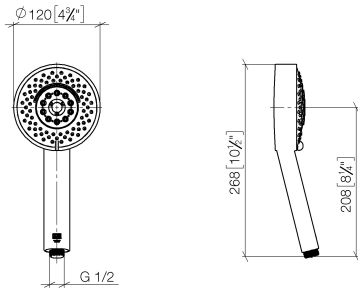

Hand shower FlowReduce - Brushed Champagne (22kt Gold)

IMO

28 012 979

- Four settings: COMPACT RAIN, COMPACT SOFT FLOW, COMPACT AQUAPRESSURE FLOW, COMPACT CASCADE, max. flow rate 6.8 l/min (at 3 bar)
- with anti-scale system
- spray head Ø 120mm
- 1/2" connection
- This product can help a building meet the requirements of Green Building Rating Systems, e.g. LEED®, BREEAM®, DGNB

Intrinsic protection against back flow.

Fits: IMO, LULU, MADISON, MEM, TARA, CL.1, LISSÉ, VAIA, META, CYO

	Brushed Champagne (22kt Gold)	28 012 979-46 0010
	Chrome	28 012 979-00 0010
	Chrome	28 012 979-00
	Brushed Platinum	28 012 979-06 0010
	Brushed Platinum	28 012 979-06
	Platinum	28 012 979-08 0010
	Platinum	28 012 979-08
	Dark Chrome	28 012 979-19
	Dark Chrome	28 012 979-19 0010
	Light Gold	28 012 979-26
	Light Gold	28 012 979-26 0010
	Brushed Light Gold	28 012 979-27
	Brushed Light Gold	28 012 979-27 0010
	Brushed Durabronze (23kt Gold)	28 012 979-28
	Brushed Durabronze (23kt Gold)	28 012 979-28 0010
	Matte Black	28 012 979-33 0010
	Matte Black	28 012 979-33
	Brushed Bronze	28 012 979-42 0010
	Brushed Bronze	28 012 979-42
	Brushed Champagne (22kt Gold)	28 012 979-46
	Champagne (22kt Gold)	28 012 979-47
	Champagne (22kt Gold)	28 012 979-47 0010
	Brushed Chrome	28 012 979-93
	Brushed Chrome	28 012 979-93 0010
	Brushed Dark Platinum	28 012 979-99
	Brushed Dark Platinum	28 012 979-99 0010

Hand shower FlowReduce - Brushed Champagne (22kt Gold)

IMO

28 012 979

28 012 979

mm [inches]

Flow rate chart

Codes & Standards

DIN 4109