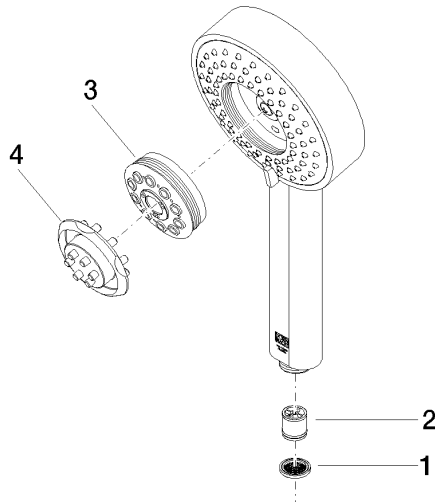

Hand shower FlowReduce - Brushed Dark Platinum

IMO

28 012 979

- Four settings: COMPACT RAIN, COMPACT SOFT FLOW, COMPACT AQUAPRESSURE FLOW, COMPACT CASCADE, max. flow rate 6.8 l/min (at 3 bar)
- with anti-scale system
- spray head Ø 120mm
- 1/2" connection
- This product can help a building meet the requirements of Green Building Rating Systems, e.g. LEED®, BREEAM®, DGNB

Hand shower FlowReduce - Brushed Dark Platinum

IMO

28 012 979

28 012 979

mm [inches]

Flow rate chart

Codes & Standards

ASME A112.18.1

cUPC

DIN 4109

ISO 3822

Ü-Zeichen

Hand shower FlowReduce - Brushed Dark Platinum

IMO

28 012 979

Certificates

IAPMO_4976

LGA_29

28 012 979

Product version from 4/1/2024

Parts for other
finishes can be found
here: [Chrome](#)

Hand shower FlowReduce - Brushed Dark Platinum

IMO

28 012 979