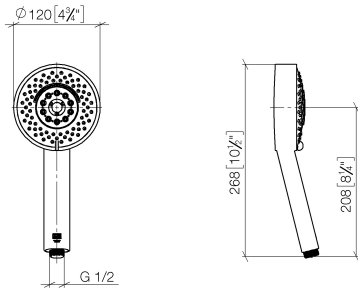

Hand shower FlowReduce - Brushed Dark Platinum

IMO

28 012 979

- Four settings: COMPACT RAIN, COMPACT SOFT FLOW, COMPACT AQUAPRESSURE FLOW, COMPACT CASCADE, max. flow rate 6.8 l/min (at 3 bar)
- with anti-scale system
- spray head Ø 120mm
- 1/2" connection
- This product can help a building meet the requirements of Green Building Rating Systems, e.g. LEED®, BREEAM®, DGNB

Intrinsic protection against back flow.

Fits: IMO, LULU, MADISON, MEM, TARA, CL.1, LISSÉ, VAIA, META, CYO

	Brushed Dark Platinum	28 012 979-99 0010
	Chrome	28 012 979-00 0010
	Chrome	28 012 979-00
	Brushed Platinum	28 012 979-06 0010
	Brushed Platinum	28 012 979-06
	Platinum	28 012 979-08 0010
	Platinum	28 012 979-08
	Dark Chrome	28 012 979-19
	Dark Chrome	28 012 979-19 0010
	Light Gold	28 012 979-26
	Light Gold	28 012 979-26 0010
	Brushed Light Gold	28 012 979-27
	Brushed Light Gold	28 012 979-27 0010
	Brushed Durabronze (23kt Gold)	28 012 979-28
	Brushed Durabronze (23kt Gold)	28 012 979-28 0010
	Matte Black	28 012 979-33 0010
	Matte Black	28 012 979-33
	Brushed Bronze	28 012 979-42 0010
	Brushed Bronze	28 012 979-42
	Brushed Champagne (22kt Gold)	28 012 979-46 0010
	Brushed Champagne (22kt Gold)	28 012 979-46
	Champagne (22kt Gold)	28 012 979-47
	Champagne (22kt Gold)	28 012 979-47 0010
	Brushed Chrome	28 012 979-93
	Brushed Chrome	28 012 979-93 0010
	Brushed Dark Platinum	28 012 979-99

Hand shower FlowReduce - Brushed Dark Platinum

IMO

28 012 979

28 012 979

mm [inches]

Flow rate chart

Codes & Standards

ASME A112.18.1