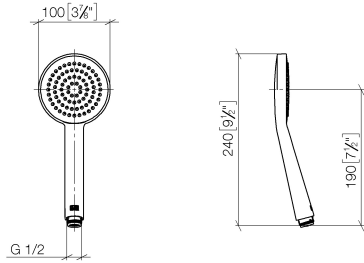

Hand shower - Brushed Platinum

IMO

28 015 979

- COMPACT RAIN, max. flow rate 15 l/min (at 3 bar)
- with anti-scale system
- spray head Ø 100mm
- 1/2" connection
- WRAS 2009011

Intrinsic protection against back flow.

Fits: IMO, LULU, MADISON, MEM, TARA,
CL.1, LISSÉ, VAIA, META, CYO

	Brushed Platinum	28 015 979-06
	Chrome	28 015 979-00
	Chrome	28 015 979-00 0010
	Brushed Platinum	28 015 979-06 0010
	Platinum	28 015 979-08
	Platinum	28 015 979-08 0010
	Dark Chrome	28 015 979-19
	Dark Chrome	28 015 979-19 0010
	Light Gold	28 015 979-26 0010
	Light Gold	28 015 979-26
	Brushed Light Gold	28 015 979-27
	Brushed Light Gold	28 015 979-27 0010
	Brushed Durabronze (23kt Gold)	28 015 979-28
	Brushed Durabronze (23kt Gold)	28 015 979-28 0010
	Matte Black	28 015 979-33
	Matte Black	28 015 979-33 0010
	Brushed Bronze	28 015 979-42
	Brushed Bronze	28 015 979-42 0010
	Brushed Champagne (22kt Gold)	28 015 979-46 0010
	Brushed Champagne (22kt Gold)	28 015 979-46
	Champagne (22kt Gold)	28 015 979-47
	Champagne (22kt Gold)	28 015 979-47 0010
	Brushed Chrome	28 015 979-93
	Brushed Chrome	28 015 979-93 0010
	Brushed Dark Platinum	28 015 979-99
	Brushed Dark Platinum	28 015 979-99 0010

Hand shower - Brushed Platinum

IMO

28 015 979

28 015 979

mm [inches]

Flow rate chart

Codes & Standards

DIN 4109