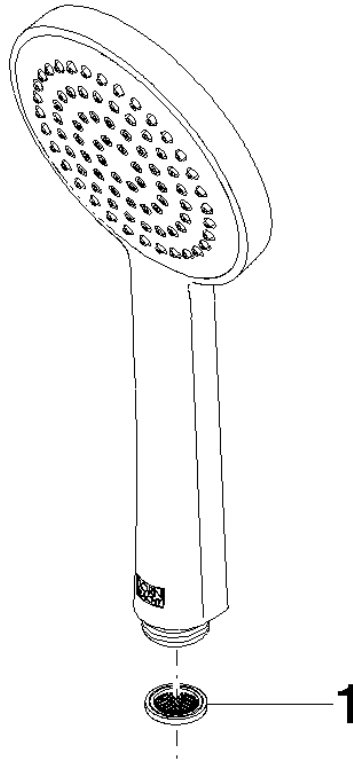

Hand shower - Brushed Platinum

IMO

28 015 979

- COMPACT RAIN, max. flow rate 15 l/min (at 3 bar)
- with anti-scale system
- spray head Ø 100mm
- 1/2" connection
- WRAS 2009011

Intrinsic protection against back flow.

Hand shower - Brushed Platinum

IMO

28 015 979

28 015 979

mm [inches]

Flow rate chart

Codes & Standards

DIN 4109

Certificates

WRAS_2009

DVGW_DW-
6517DN0

LGA_29

28 015 979

Product version from 4/1/2024

Parts for other
finishes can be found
here: [Chrome](#)

Hand shower - Brushed Platinum

IMO

28 015 979

Spare parts list

Product version from 4/1/2024

No.	Item Number	Name	Quantity used	Delivery time
	09 23 01 039 90	sieve	1	2