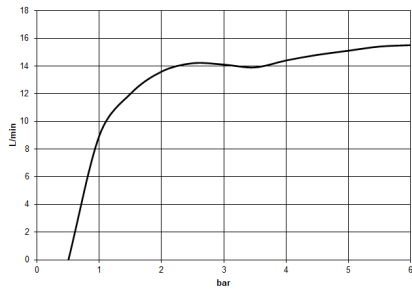

Hand shower - Brushed Platinum

IMO

28 015 979

28 015 979

mm [inches]

Flow rate chart

Codes & Standards

DIN 4109