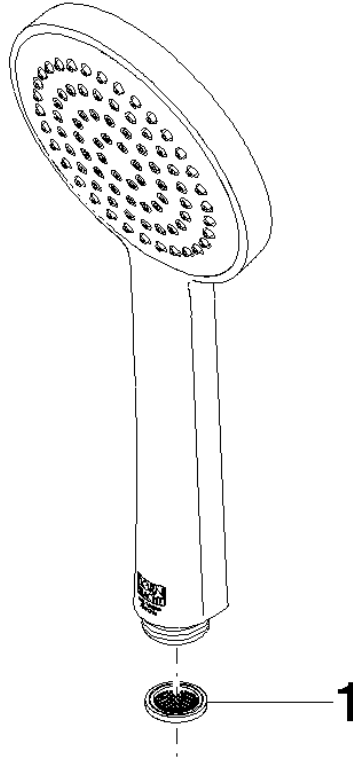

Hand shower FlowReduce - Brushed Platinum

IMO

28 015 979

- COMPACT RAIN, max. flow rate 6.8 l/min (at 3 bar)
- with anti-scale system
- spray head Ø 100mm
- 1/2" connection
- This product can help a building meet the requirements of Green Building Rating Systems, e.g. LEED®, BREEAM®, DGNB

Hand shower FlowReduce - Brushed Platinum

IMO

28 015 979

28 015 979

mm [inches]

Flow rate chart

Codes & Standards

ASME A112.18.1

Product version from 4/1/2024

Parts for other
finishes can be found
here: [Chrome](#)

Hand shower FlowReduce - Brushed Platinum

IMO

28 015 979

Spare parts list

Product version from 4/1/2024

No.	Item Number	Name	Quantity used	Delivery time
	09 23 01 039 90	sieve	1	2