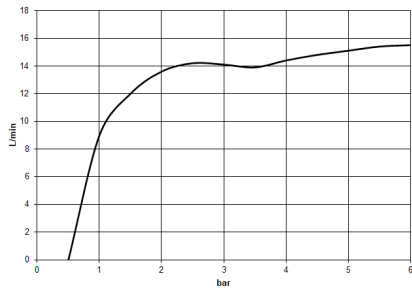

Hand shower - Dark Chrome

IMO

28 015 979

- COMPACT RAIN, max. flow rate 15 l/min (at 3 bar)
- with anti-scale system
- spray head Ø 100mm
- 1/2" connection
- WRAS 2009011

Intrinsic protection against back flow.

Hand shower - Dark Chrome

IMO

28 015 979

28 015 979

mm [inches]

Flow rate chart

Codes & Standards

DIN 4109