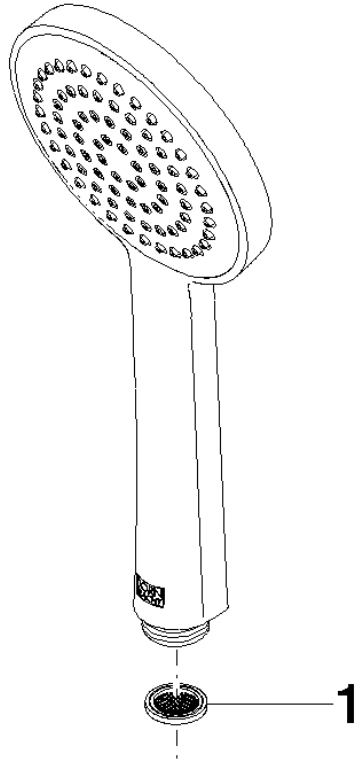

Hand shower - Dark Chrome

IMO

28 015 979

- COMPACT RAIN, max. flow rate 15 l/min (at 3 bar)
- with anti-scale system
- spray head Ø 100mm
- 1/2" connection
- WRAS 2009011

Intrinsic protection against back flow.

Fits: IMO, LULU, MADISON, MEM, TARA,
CL.1, LISSÉ, VAIA, META, CYO

	Dark Chrome	28 015 979-19
	Chrome	28 015 979-00
	Chrome	28 015 979-00 0010
	Brushed Platinum	28 015 979-06
	Brushed Platinum	28 015 979-06 0010
	Platinum	28 015 979-08
	Platinum	28 015 979-08 0010
	Dark Chrome	28 015 979-19 0010
	Light Gold	28 015 979-26 0010
	Light Gold	28 015 979-26
	Brushed Light Gold	28 015 979-27
	Brushed Light Gold	28 015 979-27 0010
	Brushed Durabross (23kt Gold)	28 015 979-28
	Brushed Durabross (23kt Gold)	28 015 979-28 0010
	Matte Black	28 015 979-33
	Matte Black	28 015 979-33 0010
	Brushed Bronze	28 015 979-42
	Brushed Bronze	28 015 979-42 0010
	Brushed Champagne (22kt Gold)	28 015 979-46 0010
	Brushed Champagne (22kt Gold)	28 015 979-46
	Champagne (22kt Gold)	28 015 979-47
	Champagne (22kt Gold)	28 015 979-47 0010
	Brushed Chrome	28 015 979-93
	Brushed Chrome	28 015 979-93 0010
	Brushed Dark Platinum	28 015 979-99
	Brushed Dark Platinum	28 015 979-99 0010

Hand shower - Dark Chrome

IMO

28 015 979

28 015 979

mm [inches]

Flow rate chart

Codes & Standards

DIN 4109

LGA_29

28 015 979

Parts for other
finishes can be found
here: [Chrome](#)

Hand shower - Dark Chrome

IMO

28 015 979

Spare parts list