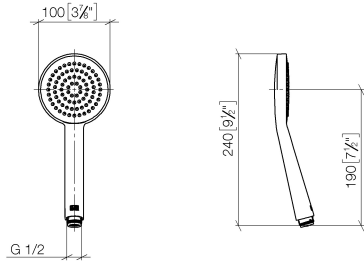

Hand shower - Dark Chrome

IMO

28 015 979

- COMPACT RAIN, max. flow rate 15 l/min (at 3 bar)
- with anti-scale system
- spray head Ø 100mm
- 1/2" connection
- WRAS 2009011

Intrinsic protection against back flow.

Fits: IMO, LULU, MADISON, MEM, TARA,
CL.1, LISSÉ, VAIA, META, CYO

	Dark Chrome	28 015 979-19
	Chrome	28 015 979-00
	Chrome	28 015 979-00 0010
	Brushed Platinum	28 015 979-06
	Brushed Platinum	28 015 979-06 0010
	Platinum	28 015 979-08
	Platinum	28 015 979-08 0010
	Dark Chrome	28 015 979-19 0010
	Light Gold	28 015 979-26 0010
	Light Gold	28 015 979-26
	Brushed Light Gold	28 015 979-27
	Brushed Light Gold	28 015 979-27 0010
	Brushed Durabross (23kt Gold)	28 015 979-28
	Brushed Durabross (23kt Gold)	28 015 979-28 0010
	Matte Black	28 015 979-33
	Matte Black	28 015 979-33 0010
	Brushed Bronze	28 015 979-42
	Brushed Bronze	28 015 979-42 0010
	Brushed Champagne (22kt Gold)	28 015 979-46 0010
	Brushed Champagne (22kt Gold)	28 015 979-46
	Champagne (22kt Gold)	28 015 979-47
	Champagne (22kt Gold)	28 015 979-47 0010
	Brushed Chrome	28 015 979-93
	Brushed Chrome	28 015 979-93 0010
	Brushed Dark Platinum	28 015 979-99
	Brushed Dark Platinum	28 015 979-99 0010

Hand shower - Dark Chrome

IMO

28 015 979

28 015 979

mm [inches]

Flow rate chart

Codes & Standards

DIN 4109