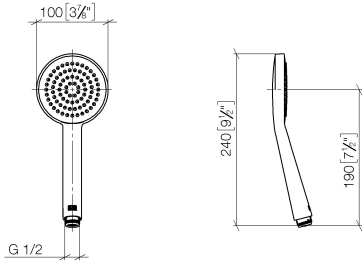

Hand shower - Light Gold

IMO

28 015 979

- COMPACT RAIN, max. flow rate 15 l/min (at 3 bar)
- with anti-scale system
- spray head Ø 100mm
- 1/2" connection
- WRAS 2009011

Intrinsic protection against back flow.

Fits: IMO, LULU, MADISON, MEM, TARA,
CL.1, LISSÉ, VAIA, META, CYO

	Light Gold	28 015 979-26
	Chrome	28 015 979-00
	Chrome	28 015 979-00 0010
	Brushed Platinum	28 015 979-06
	Brushed Platinum	28 015 979-06 0010
	Platinum	28 015 979-08
	Platinum	28 015 979-08 0010
	Dark Chrome	28 015 979-19
	Dark Chrome	28 015 979-19 0010
	Light Gold	28 015 979-26 0010
	Brushed Light Gold	28 015 979-27
	Brushed Light Gold	28 015 979-27 0010
	Brushed Durabronze (23kt Gold)	28 015 979-28
	Brushed Durabronze (23kt Gold)	28 015 979-28 0010
	Matte Black	28 015 979-33
	Matte Black	28 015 979-33 0010
	Brushed Bronze	28 015 979-42
	Brushed Bronze	28 015 979-42 0010
	Brushed Champagne (22kt Gold)	28 015 979-46 0010
	Brushed Champagne (22kt Gold)	28 015 979-46
	Champagne (22kt Gold)	28 015 979-47
	Champagne (22kt Gold)	28 015 979-47 0010
	Brushed Chrome	28 015 979-93
	Brushed Chrome	28 015 979-93 0010
	Brushed Dark Platinum	28 015 979-99
	Brushed Dark Platinum	28 015 979-99 0010

Hand shower - Light Gold

IMO

28 015 979

28 015 979

mm [inches]

Flow rate chart

Codes & Standards

DIN 4109