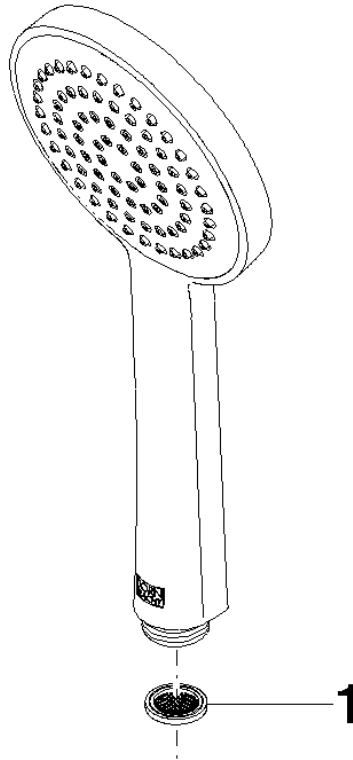

Hand shower - Light Gold

IMO

28 015 979

- COMPACT RAIN, max. flow rate 15 l/min (at 3 bar)
- with anti-scale system
- spray head Ø 100mm
- 1/2" connection
- WRAS 2009011

Intrinsic protection against back flow.

Hand shower - Light Gold

IMO

28 015 979

28 015 979

mm [inches]

Flow rate chart

Codes & Standards

DIN 4109

ISO 3822

Ü-Zeichen

Hand shower - Light Gold

IMO

28 015 979

Certificates

LGA_29

28 015 979

Product version from 4/1/2024

Parts for other
finishes can be found
here: [Chrome](#)

Hand shower - Light Gold

IMO

28 015 979

Spare parts list

Product version from 4/1/2024

No.	Item Number	Name	Quantity used	Delivery time
	09 23 01 039 90	sieve	1	2